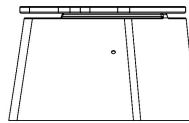

head office address

HeBlad BV

Diamantweg 22
NL - 5527 LC Hapert

In addition to the anthracite lacquered version, the DeLuxe oval concrete bench is also available in natural concrete and anthracite concrete. All three versions have the soft bamboo seat in the DeLuxe version. Would you rather not have bamboo on the concrete bench? Then the standard oval concrete benches are exactly what you are looking for. If you prefer straight shapes, you have a wide choice of standard concrete benches in different colours.

Base plate optional

An optional base plate can be ordered for each concrete bench. This gives the bench more stability and makes the space around the concrete bench easier to keep clean. The base plate is always optional and is not automatically supplied with the bench. You can always contact us if you have any questions about the base plate, the concrete bench or other HeBlad products. We'd love to hear from you.

Our products are delivered from our factory in the Netherlands.

HeBlad
www.HeBlad.com
BB.DLA.OV
gewicht ± 825 KG.

Specifications Concrete Bench DeLuxe Oval Anthracite

Product code	BB.DLA.OV	Material seat	Bamboo
Colour	Anthracite lacquered, RAL 7016	Number of seats	4
Dimensions (L x W x H)	185 x 70 x 50 cm	Weight	825 kg
Seat height	50 cm		