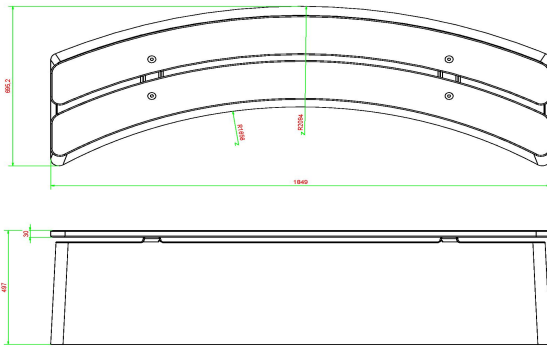

head office address

HeBlad BV

Diamantweg 22
NL - 5527 LC Hapert

In addition to the anthracite lacquered version, the DeLuxe oval concrete bench is also available in natural concrete and anthracite concrete. All three versions have the soft bamboo seat in the DeLuxe version. Would you rather not have bamboo on the concrete bench? Then the standard oval concrete benches are exactly what you are looking for. If you prefer straight shapes, you have a wide choice of standard concrete benches in different colours.

Base plate optional

An optional base plate can be ordered for each concrete bench. This gives the bench more stability and makes the space around the concrete bench easier to keep clean. The base plate is always optional and is not automatically supplied with the bench. You can always contact us if you have any questions about the base plate, the concrete bench or other HeBlad products. We'd love to hear from you.

Our products are delivered from our factory in the Netherlands.

HeBlad
www.HeBlad.com
BB.DLA.OV
gewicht ± 825 KG.

Specifications Concrete Bench DeLuxe Oval Anthracite

Product code	BB.DLA.OV	Material seat	Bamboo
Colour	Anthracite lacquered, RAL 7016	Number of seats	4
Dimensions (L x W x H)	185 x 70 x 50 cm	Weight	825 kg
Seat height	50 cm		