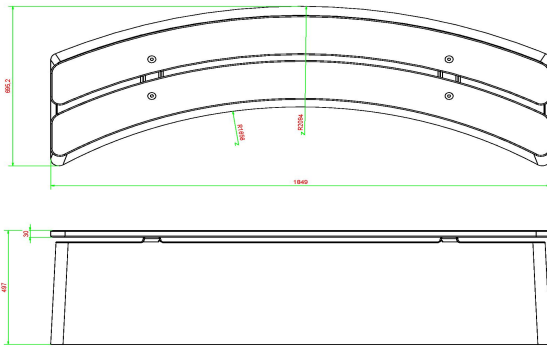

16 June 2026 - Prices subject to change

Our products are delivered from our factory in the Netherlands.

correspondence address

HeBlad - UK

Spaces Acero, 1 Concourse Way
S1 2BJ Sheffield, South Yorkshire
T. 0114 352 0110
info@HeBlad.co.uk
www.HeBlad.co.uk

HeBlad
www.HeBlad.com
BB.DL.OV
gewicht ± 825 KG.

Specifications Bench DeLuxe Oval Natural Concrete

Product code	BB.DL.OV	Material seat	Bamboo
Colour	Natural concrete	Number of seats	4
Dimensions (L x W x H)	185 x 70 x 50 cm	Weight	825 kg
Seat height	50 cm		