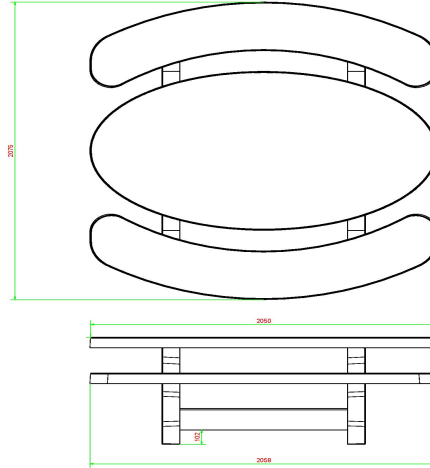

HeBlad
www.HeBlad.com
PS.ST.OV
± 950 KG.

Specifications Picnic table Standard Oval Natural Concrete

Product code	PS.ST.OV	Seat height	50 cm
Colour	Natural concrete	Material seat	Concrete
Dimensions (L x W x H)	211 x 205 x 75 cm	Distance legs	110 cm (center to center)
Dimensions tabletop (L x W)	205 x 110 cm	Weight	950 kg
Tabletop thickness	7 cm	Number of seats	8

Related products 75 cm

Our products are delivered from our factory in the Netherlands.