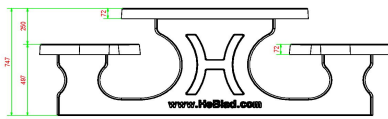

HeBlad
www.HeBlad.com
PS.ST.OV
± 950 KG.

Specifications Picnic table Standard Oval Natural Concrete

Product code	PS.ST.OV	Seat height	50 cm
Colour	Natural concrete	Material seat	Concrete
Dimensions (L x W x H)	211 x 205 x 75 cm	Distance legs	110 cm (center to center)
Dimensions tabletop (L x W)	205 x 110 cm	Weight	950 kg
Tabletop thickness	7 cm	Number of seats	8