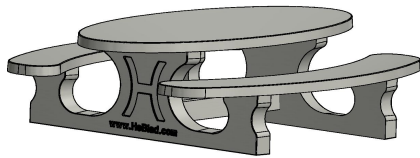

HeBlad
www.HeBlad.com
PS.ST.OV
± 950 KG.

Specifications Picnic table Standard Oval Natural Concrete

Product code	PS.ST.OV	Seat height	50 cm
Colour	Natural concrete	Material seat	Concrete
Dimensions (L x W x H)	211 x 205 x 75 cm	Distance legs	110 cm (center to center)
Dimensions tabletop (L x W)	205 x 110 cm	Weight	950 kg
Tabletop thickness	7 cm	Number of seats	8