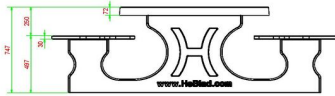

Diamantweg 22  
NL - 5527 LC Hapert

you have a unique picnic set with a beautiful appearance on your site.

Other models of picnic sets from HeBlad

Picnic sets are available from us in many different designs, both in shape and colour as well as in size and design. In the anthracite lacquered series you can choose from the picnic set standard anthracite, DeLuxe anthracite, standard anthracite oval, DeLuxe anthracite oval, DeLuxe anthracite wheelchair accessible, standard anthracite wheelchair accessible and standard XL anthracite and even more. This same offer also applies to the natural concrete versions and anthracite concrete picnic sets. On the picnic sets page you have a clear view of all types of picnic sets that we offer. If you have any questions about this, please contact us.

## Specifications Concrete Picnic table DeLuxe Oval Anthracite

|                             |                                |                 |                           |
|-----------------------------|--------------------------------|-----------------|---------------------------|
| Product code                | PS.DLA.OV                      | Seat height     | 50 cm                     |
| Colour                      | Anthracite lacquered, RAL 7016 | Material seat   | Bamboo                    |
| Dimensions (L x W x H)      | 211 x 205 x 75 cm              | Distance legs   | 110 cm (center to center) |
| Dimensions tabletop (L x W) | 205 x 110 cm                   | Weight          | 750 kg                    |
| Tabletop thickness          | 7 cm                           | Number of seats | 8                         |