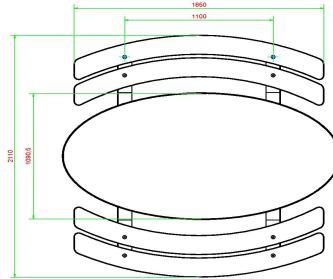

HeBlad
www.HeBlad.com
PS.DLA.OV
± 750 KG.

Specifications Concrete Picnic table DeLuxe Oval Anthracite

Product code	PS.DLA.OV	Seat height	50 cm
Colour	Anthracite lacquered, RAL 7016	Material seat	Bamboo
Dimensions (L x W x H)	211 x 205 x 75 cm	Distance legs	110 cm (center to center)
Dimensions tabletop (L x W)	205 x 110 cm	Weight	750 kg
Tabletop thickness	7 cm	Number of seats	8