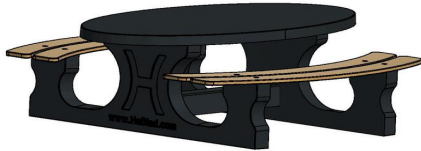

you have a unique picnic set with a beautiful appearance on your site.

Other models of picnic sets from HeBlad

Picnic sets are available from us in many different designs, both in shape and colour as well as in size and design. In the anthracite lacquered series you can choose from the picnic set standard anthracite, DeLuxe anthracite, standard anthracite oval, DeLuxe anthracite oval, DeLuxe anthracite wheelchair accessible, standard anthracite wheelchair accessible and standard XL anthracite and even more. This same offer also applies to the natural concrete versions and anthracite concrete picnic sets. On the picnic sets page you have a clear view of all types of picnic sets that we offer. If you have any questions about this, please contact us.

Our products are delivered from our factory in the Netherlands.

HeBlad
www.HeBlad.com
PS.DLA.OV
± 750 KG.

Specifications Concrete Picnic table DeLuxe Oval Anthracite

Product code	PS.DLA.OV	Seat height	50 cm
Colour	Anthracite lacquered, RAL 7016	Material seat	Bamboo
Dimensions (L x W x H)	211 x 205 x 75 cm	Distance legs	110 cm (center to center)
Dimensions tabletop (L x W)	205 x 110 cm	Weight	750 kg
Tabletop thickness	7 cm	Number of seats	8