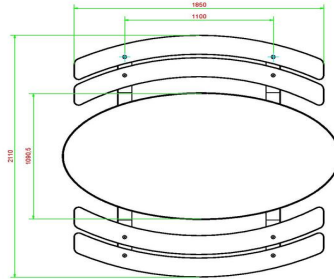

Diamantweg 22  
NL - 5527 LC Hapert

you have a unique picnic set with a beautiful appearance on your site.

Other models of picnic sets from HeBlad

Picnic sets are available from us in many different designs, both in shape and colour as well as in size and design. In the anthracite lacquered series you can choose from the picnic set standard anthracite, DeLuxe anthracite, standard anthracite oval, DeLuxe anthracite oval, DeLuxe anthracite wheelchair accessible, standard anthracite wheelchair accessible and standard XL anthracite and even more. This same offer also applies to the natural concrete versions and anthracite concrete picnic sets. On the picnic sets page you have a clear view of all types of picnic sets that we offer. If you have any questions about this, please contact us.

## Specifications Concrete Picnic table DeLuxe Oval Anthracite

|                             |                                |                 |                           |
|-----------------------------|--------------------------------|-----------------|---------------------------|
| Product code                | PS.DLA.OV                      | Seat height     | 50 cm                     |
| Colour                      | Anthracite lacquered, RAL 7016 | Material seat   | Bamboo                    |
| Dimensions (L x W x H)      | 211 x 205 x 75 cm              | Distance legs   | 110 cm (center to center) |
| Dimensions tabletop (L x W) | 205 x 110 cm                   | Weight          | 750 kg                    |
| Tabletop thickness          | 7 cm                           | Number of seats | 8                         |