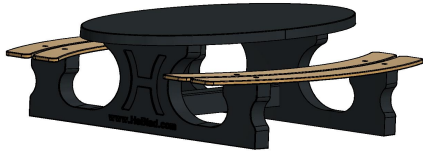

HeBlad
www.HeBlad.com
PS.DLA.OV
± 750 KG.

Specifications Concrete Picnic table DeLuxe Oval Anthracite

Product code	PS.DLA.OV	Seat height	50 cm
Colour	Anthracite lacquered, RAL 7016	Material seat	Bamboo
Dimensions (L x W x H)	211 x 205 x 75 cm	Distance legs	110 cm (center to center)
Dimensions tabletop (L x W)	205 x 110 cm	Weight	750 kg
Tabletop thickness	7 cm	Number of seats	8