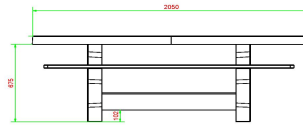

HeBlad
www.HeBlad.com
PS.DLA.OV
± 750 KG.

Specifications Concrete Picnic table DeLuxe Oval Anthracite

Product code	PS.DLA.OV	Seat height	50 cm
Colour	Anthracite lacquered, RAL 7016	Material seat	Bamboo
Dimensions (L x W x H)	211 x 205 x 75 cm	Distance legs	110 cm (center to center)
Dimensions tabletop (L x W)	205 x 110 cm	Weight	750 kg
Tabletop thickness	7 cm	Number of seats	8