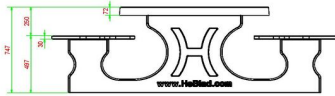

you have a unique picnic set with a beautiful appearance on your site.

Other models of picnic sets from HeBlad

Picnic sets are available from us in many different designs, both in shape and colour as well as in size and design. In the anthracite lacquered series you can choose from the picnic set standard anthracite, DeLuxe anthracite, standard anthracite oval, DeLuxe anthracite oval, DeLuxe anthracite wheelchair accessible, standard anthracite wheelchair accessible and standard XL anthracite and even more. This same offer also applies to the natural concrete versions and anthracite concrete picnic sets. On the picnic sets page you have a clear view of all types of picnic sets that we offer. If you have any questions about this, please contact us.

Our products are delivered from our factory in the Netherlands.

HeBlad
www.HeBlad.com
PS.DLA.OV
± 750 KG.

Specifications Concrete Picnic table DeLuxe Oval Anthracite

Product code	PS.DLA.OV	Seat height	50 cm
Colour	Anthracite lacquered, RAL 7016	Material seat	Bamboo
Dimensions (L x W x H)	211 x 205 x 75 cm	Distance legs	110 cm (center to center)
Dimensions tabletop (L x W)	205 x 110 cm	Weight	750 kg
Tabletop thickness	7 cm	Number of seats	8