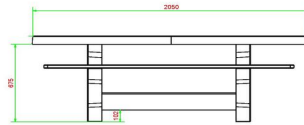

Diamantweg 22  
NL - 5527 LC Hapert

you have a unique picnic set with a beautiful appearance on your site.

Other models of picnic sets from HeBlad

Picnic sets are available from us in many different designs, both in shape and colour as well as in size and design. In the anthracite lacquered series you can choose from the picnic set standard anthracite, DeLuxe anthracite, standard anthracite oval, DeLuxe anthracite oval, DeLuxe anthracite wheelchair accessible, standard anthracite wheelchair accessible and standard XL anthracite and even more. This same offer also applies to the natural concrete versions and anthracite concrete picnic sets. On the picnic sets page you have a clear view of all types of picnic sets that we offer. If you have any questions about this, please contact us.

## Specifications Concrete Picnic table DeLuxe Oval Anthracite

|                             |                                |                 |                           |
|-----------------------------|--------------------------------|-----------------|---------------------------|
| Product code                | PS.DLA.OV                      | Seat height     | 50 cm                     |
| Colour                      | Anthracite lacquered, RAL 7016 | Material seat   | Bamboo                    |
| Dimensions (L x W x H)      | 211 x 205 x 75 cm              | Distance legs   | 110 cm (center to center) |
| Dimensions tabletop (L x W) | 205 x 110 cm                   | Weight          | 750 kg                    |
| Tabletop thickness          | 7 cm                           | Number of seats | 8                         |