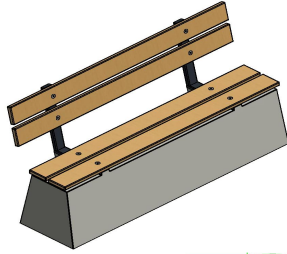

HeBlad
www.HeBlad.com
BB.DL.ML
gewicht ± 480 KG.

Specifications Bench DeLuxe with backrest Natural Concrete

Product code	BB.DL.ML	Material seat	Bamboo
Colour	Natural concrete	Seating corner	103 degrees
Dimensions (L x W x H)	180 x 45 x 95 cm	Number of seats	4
Seat height	48,5 cm	Weight	630 kg
Dimensions seat	180 x 30 cm