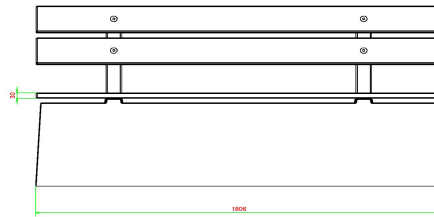

Our products are delivered from our factory in the Netherlands.

HeBlad
www.HeBlad.com
BB.DL.ML
gewicht ± 480 KG.

Specifications Bench DeLuxe with backrest Natural Concrete

Product code	BB.DL.ML	Material seat	Bamboo
Colour	Natural concrete	Seating corner	103 degrees
Dimensions (L x W x H)	180 x 45 x 95 cm	Number of seats	4
Seat height	48,5 cm	Weight	630 kg
Dimensions seat	180 x 30 cm		