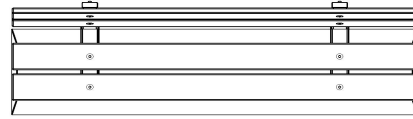

Our products are delivered from our factory in the Netherlands.

HeBlad
www.HeBlad.com
BB.DL.ML
gewicht ± 480 KG.

Specifications Bench DeLuxe with backrest Natural Concrete

Product code	BB.DL.ML	Material seat	Bamboo
Colour	Natural concrete	Seating corner	103 degrees
Dimensions (L x W x H)	180 x 45 x 95 cm	Number of seats	4
Seat height	48,5 cm	Weight	630 kg
Dimensions seat	180 x 30 cm		