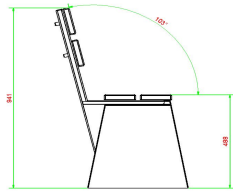

Our products are delivered from our factory in the Netherlands.

HeBlad
www.HeBlad.com
BB.DL.ML
gewicht ± 480 KG.

Specifications Bench DeLuxe with backrest Natural Concrete

Product code	BB.DL.ML	Material seat	Bamboo
Colour	Natural concrete	Seating corner	103 degrees
Dimensions (L x W x H)	180 x 45 x 95 cm	Number of seats	4
Seat height	48,5 cm	Weight	630 kg
Dimensions seat	180 x 30 cm		