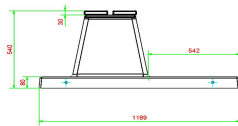

pressed bamboo. Bamboo is a type of wood that grows very quickly and is sustainable and very durable. The material is also quite tough. Ideal for our benches.

Combining the concrete bench

HeBlad products can be combined well with one another. For example, you can place the concrete bench near a table tennis table or a foot volleyball table. This way, turn the park in your municipality, the sports park or playground into an inviting place. A place to meet, be active and enjoy the healthy outdoors.

Our products are delivered from our factory in the Netherlands.

HeBlad
www.HeBlad.com
BB.DL.OP.ZL
gewicht ± 1200 KG.

Specifications Bench DeLuxe with bottom plate without backrest Natural Concrete

Product code	BB.DL.OP.ZL	Material seat	Bamboo
Colour	Natural concrete	Number of seats	4
Dimensions (L x W x H)	219,5 x 119 x 56,5 cm	Dimensions base plate (L x W x H)	1800 x 119 x 8 cm
Seat height	45 cm	Finishing base plate	Smooth concrete
Dimensions seat	180 x 30 cm	Weight	1200 kg