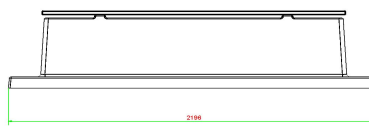

pressed bamboo. Bamboo is a type of wood that grows very quickly and is sustainable and very durable. The material is also quite tough. Ideal for our benches.

Combining the concrete bench

HeBlad products can be combined well with one another. For example, you can place the concrete bench near a table tennis table or a foot volleyball table. This way, turn the park in your municipality, the sports park or playground into an inviting place. A place to meet, be active and enjoy the healthy outdoors.

Our products are delivered from our factory in the Netherlands.

HeBlad
www.HeBlad.com
BB.DL.OP.ZL
gewicht ± 1200 KG.

Specifications Bench DeLuxe with bottom plate without backrest Natural Concrete

Product code	BB.DL.OP.ZL	Material seat	Bamboo
Colour	Natural concrete	Number of seats	4
Dimensions (L x W x H)	219,5 x 119 x 56,5 cm	Dimensions base plate (L x W x H)	1800 x 119 x 8 cm
Seat height	45 cm	Finishing base plate	Smooth concrete
Dimensions seat	180 x 30 cm	Weight	1200 kg