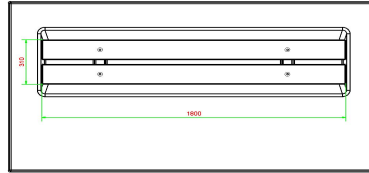

pressed bamboo. Bamboo is a type of wood that grows very quickly and is sustainable and very durable. The material is also quite tough. Ideal for our benches.

Combining the concrete bench

HeBlad products can be combined well with one another. For example, you can place the concrete bench near a table tennis table or a foot volleyball table. This way, turn the park in your municipality, the sports park or playground into an inviting place. A place to meet, be active and enjoy the healthy outdoors.

Our products are delivered from our factory in the Netherlands.

HeBlad
www.HeBlad.com
BB.DL.OP.ZL
gewicht ± 1200 KG.

Specifications Bench DeLuxe with bottom plate without backrest Natural Concrete

Product code	BB.DL.OP.ZL	Material seat	Bamboo
Colour	Natural concrete	Number of seats	4
Dimensions (L x W x H)	219,5 x 119 x 56,5 cm	Dimensions base plate (L x W x H)	1800 x 119 x 8 cm
Seat height	45 cm	Finishing base plate	Smooth concrete
Dimensions seat	180 x 30 cm	Weight	1200 kg