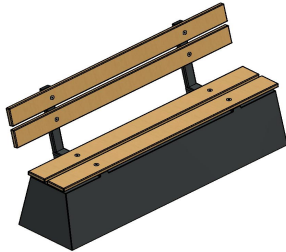

HeBlad
www.HeBlad.com
BB.DLA.ML
gewicht ± 480 KG.

Specifications Concrete bench DeLuxe with backrest Anthracite

Product code	BB.DLA.ML	Material seat	Bamboo
Colour	Anthracite lacquered, RAL 7016	Seating corner	103 degrees
Dimensions (L x W x H)	180 x 45 x 95 cm	Number of seats	4
Seat height	48,5 cm	Weight	630 kg
Dimensions seat	180 x 30 cm