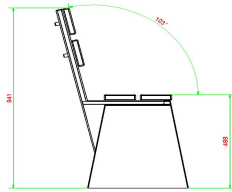

HeBlad
www.HeBlad.com
BB.DLA.ML
gewicht ± 480 KG.

Specifications Concrete bench DeLuxe with backrest Anthracite

Product code	BB.DLA.ML	Material seat	Bamboo
Colour	Anthracite lacquered, RAL 7016	Seating corner	103 degrees
Dimensions (L x W x H)	180 x 45 x 95 cm	Number of seats	4
Seat height	48,5 cm	Weight	630 kg
Dimensions seat	180 x 30 cm		