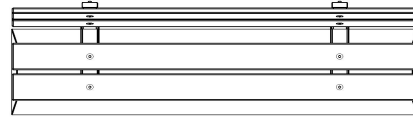

HeBlad
www.HeBlad.com
BB.DLA.ML
gewicht ± 480 KG.

Specifications Concrete bench DeLuxe with backrest Anthracite

Product code	BB.DLA.ML	Material seat	Bamboo
Colour	Anthracite lacquered, RAL 7016	Seating corner	103 degrees
Dimensions (L x W x H)	180 x 45 x 95 cm	Number of seats	4
Seat height	48,5 cm	Weight	630 kg
Dimensions seat	180 x 30 cm