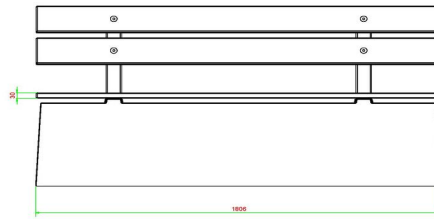

head office address

HeBlad BV

Diamantweg 22
NL - 5527 LC Hapert

Vary the colour with concrete benches

At HeBlad you have a wide choice of benches, game tables and picnic sets. Because most HeBlad products are made of concrete, you can choose from the colours natural concrete, anthracite concrete and anthracite lacquered. Both concrete colours are cast from one piece of concrete so that the colour is retained, even if minor damage occurs.

HeBlad
www.HeBlad.com
BB.DLA.ML
gewicht ± 480 KG.

Specifications Concrete bench DeLuxe with backrest Anthracite

Product code	BB.DLA.ML	Material seat	Bamboo
Colour	Anthracite lacquered, RAL 7016	Seating corner	103 degrees
Dimensions (L x W x H)	180 x 45 x 95 cm	Number of seats	4
Seat height	48,5 cm	Weight	630 kg
Dimensions seat	180 x 30 cm		