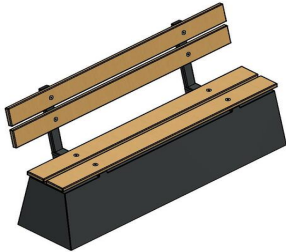

HeBlad
www.HeBlad.com
BB.DLA.ML
gewicht ± 480 KG.

Specifications Concrete bench DeLuxe with backrest Anthracite

Product code	BB.DLA.ML	Material seat	Bamboo
Colour	Anthracite lacquered, RAL 7016	Seating corner	103 degrees
Dimensions (L x W x H)	180 x 45 x 95 cm	Number of seats	4
Seat height	48,5 cm	Weight	630 kg
Dimensions seat	180 x 30 cm