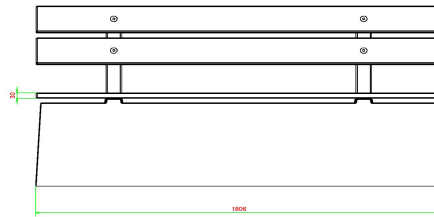

HeBlad
www.HeBlad.com
BB.DLA.ML
gewicht ± 480 KG.

Specifications Concrete bench DeLuxe with backrest Anthracite

Product code	BB.DLA.ML	Material seat	Bamboo
Colour	Anthracite lacquered, RAL 7016	Seating corner	103 degrees
Dimensions (L x W x H)	180 x 45 x 95 cm	Number of seats	4
Seat height	48,5 cm	Weight	630 kg
Dimensions seat	180 x 30 cm		