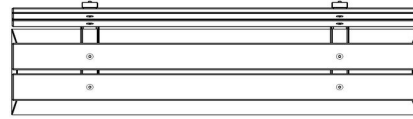

HeBlad
www.HeBlad.com
BB.DLA.ML
gewicht ± 480 KG.

Specifications Concrete bench DeLuxe with backrest Anthracite

Product code	BB.DLA.ML	Material seat	Bamboo
Colour	Anthracite lacquered, RAL 7016	Seating corner	103 degrees
Dimensions (L x W x H)	180 x 45 x 95 cm	Number of seats	4
Seat height	48,5 cm	Weight	630 kg
Dimensions seat	180 x 30 cm