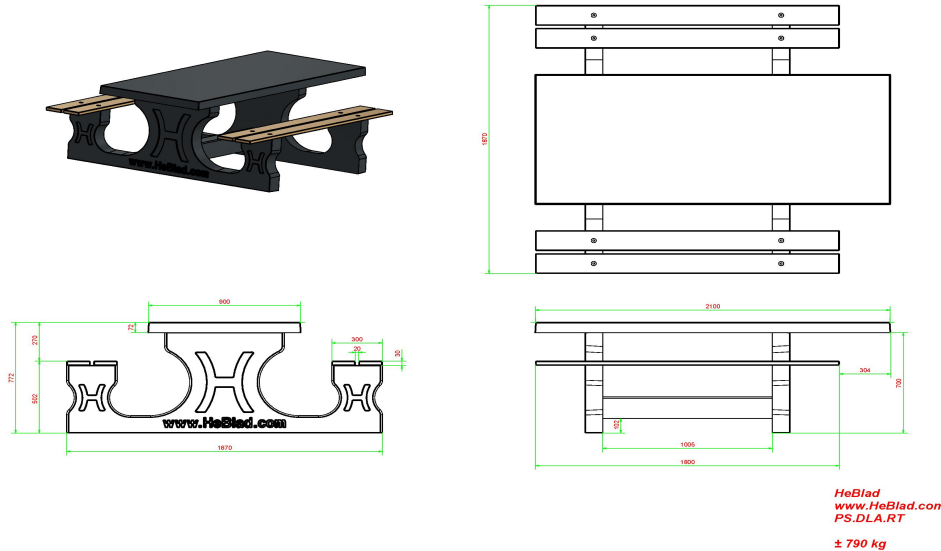

head office address

HeBlad BV

Diamantweg 22
NL - 5527 LC Hapert

and dimensions. The choice of colour is yours!

Combine the picnic set wheelchair accessible

Because HeBlad products are all made from concrete and made in our own factory, the products can be combined very nicely with one another. Feel free to place a ludo table, ping pong table or checkers bench near your picnic table. Your site will only become more beautiful and visitors will not be bored.

Specifications Concrete Picnic table DeLuxe Anthracite Wheelchair accessible

Product code	PS.DLA.RT	Seat height	50 cm
Colour	Anthracite lacquered, RAL 7016	Material seat	Bamboo
Dimensions (L x W x H)	210 x 187 x 77 cm	Distance legs	111 cm (center to center)
Dimensions tabletop (L x W)	210 x 90 cm	Weight	790 kg
Tabletop thickness	7 cm	Number of seats	7