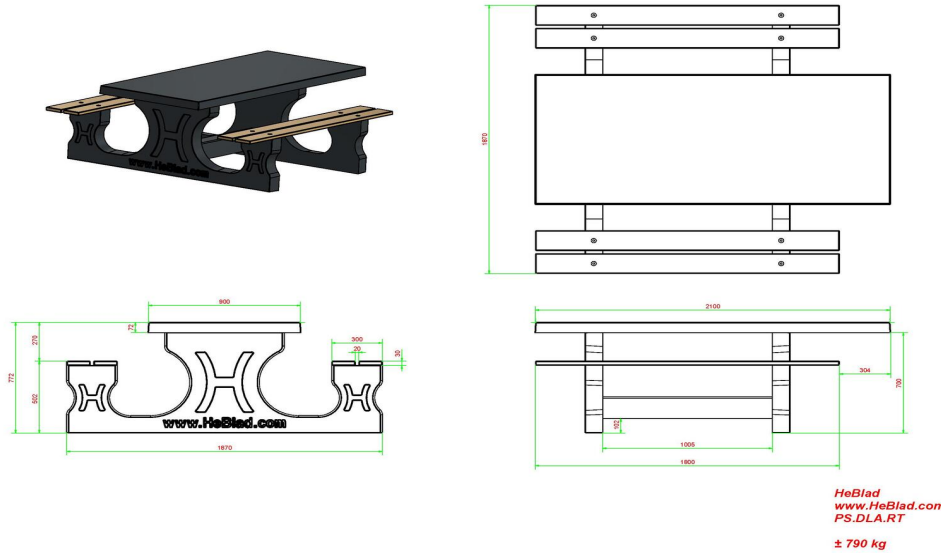

head office address

HeBlad BV

Diamantweg 22
NL - 5527 LC Hapert

and dimensions. The choice of colour is yours!

Combine the picnic set wheelchair accessible

Because HeBlad products are all made from concrete and made in our own factory, the products can be combined very nicely with one another. Feel free to place a ludo table, ping pong table or checkers bench near your picnic table. Your site will only become more beautiful and visitors will not be bored.

Specifications Concrete Picnic table DeLuxe Anthracite Wheelchair accessible

| | | | |
|-----------------------------|--------------------------------|-----------------|---------------------------|
| Product code | PS.DLA.RT | Seat height | 50 cm |
| Colour | Anthracite lacquered, RAL 7016 | Material seat | Bamboo |
| Dimensions (L x W x H) | 210 x 187 x 77 cm | Distance legs | 111 cm (center to center) |
| Dimensions tabletop (L x W) | 210 x 90 cm | Weight | 790 kg |
| Tabletop thickness | 7 cm | Number of seats | 7 |