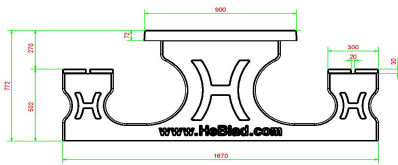

head office address

HeBlad BV

Diamantweg 22
NL - 5527 LC Hapert

Have you ever thought about placing several picnic sets together? This gives you the opportunity to mix colour and design. The DeLuxe wheelchair accessible picnic set can also be perfectly positioned near game tables such as foot volleyball, ping pong table or table football. By placing a wheelchair-accessible picnic set near a game table, the wheelchair user can also be part of the fun.

HeBlad
www.HeBlad.com
PS.DL.RT
± 790 kg

Specifications Picnic table DeLuxe Natural Concrete Wheelchair accessible

Product code	PS.DL.RT	Seat height	50 cm
Colour	Natural concrete	Material seat	Bamboo
Dimensions (L x W x H)	210 x 187 x 77 cm	Distance legs	111 cm (center to center)
Dimensions tabletop (L x W)	210 x 90 cm	Weight	790 kg
Tabletop thickness	7 cm	Number of seats	7