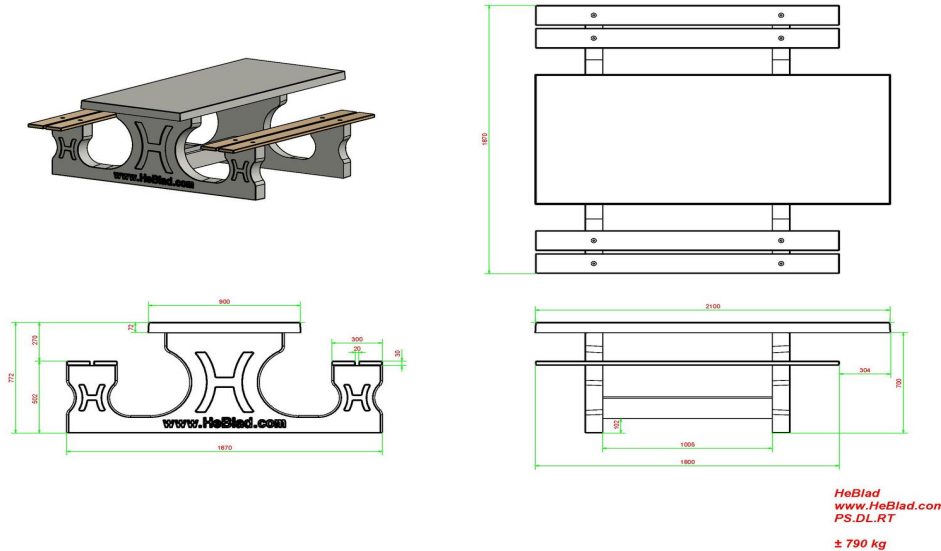

Spaces Acero, 1 Concourse Way  
S1 2BJ Sheffield, South Yorkshire  
T. 0114 352 0110  
info@HeBlad.co.uk  
www.HeBlad.co.uk

head office address

**HeBlad BV**

Diamantweg 22  
NL - 5527 LC Hapert

Have you ever thought about placing several picnic sets together? This gives you the opportunity to mix colour and design. The DeLuxe wheelchair accessible picnic set can also be perfectly positioned near game tables such as foot volleyball, ping pong table or table football. By placing a wheelchair-accessible picnic set near a game table, the wheelchair user can also be part of the fun.

## Specifications Picnic table DeLuxe Natural Concrete Wheelchair accessible

Product code	PS.DL.RT	Seat height	50 cm
Colour	Natural concrete	Material seat	Bamboo
Dimensions (L x W x H)	210 x 187 x 77 cm	Distance legs	111 cm (center to center)
Dimensions tabletop (L x W)	210 x 90 cm	Weight	790 kg
Tabletop thickness	7 cm	Number of seats	7