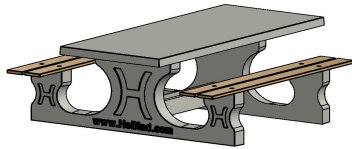

HeBlad
www.HeBlad.com
PS.DL.RT
± 790 kg

Specifications Picnic table DeLuxe Natural Concrete Wheelchair accessible

Product code	PS.DL.RT	Seat height	50 cm
Colour	Natural concrete	Material seat	Bamboo
Dimensions (L x W x H)	210 x 187 x 77 cm	Distance legs	111 cm (center to center)
Dimensions tabletop (L x W)	210 x 90 cm	Weight	790 kg
Tabletop thickness	7 cm	Number of seats	7