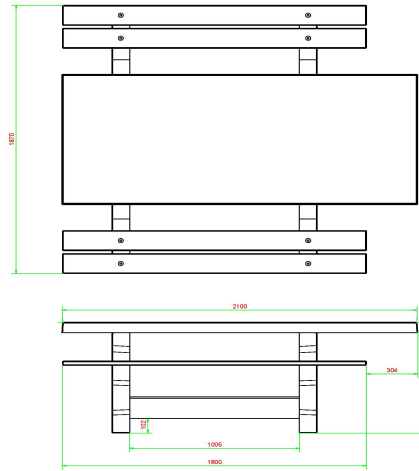

Special dimensions for wheelchair-friendly picnic table

To ensure that almost every wheelchair can actually sit at the picnic table instead of next to it, the tabletop has been placed higher and made longer. This gives a free space of 60 cm deep and 70 cm high at the end of the table. The overhang of the tabletop is extremely sturdy and can therefore withstand a blow.

head office address

HeBlad BV

Diamantweg 22
NL - 5527 LC Hapert

Have you ever thought about placing several picnic sets together? This gives you the opportunity to mix colour and design. The DeLuxe wheelchair accessible picnic set can also be perfectly positioned near game tables such as foot volleyball, ping pong table or table football. By placing a wheelchair-accessible picnic set near a game table, the wheelchair user can also be part of the fun.

HeBlad
www.HeBlad.com
PS.DL.RT
± 790 kg

Specifications Picnic table DeLuxe Natural Concrete Wheelchair accessible

Product code	PS.DL.RT	Seat height	50 cm
Colour	Natural concrete	Material seat	Bamboo
Dimensions (L x W x H)	210 x 187 x 77 cm	Distance legs	111 cm (center to center)
Dimensions tabletop (L x W)	210 x 90 cm	Weight	790 kg
Tabletop thickness	7 cm	Number of seats	7