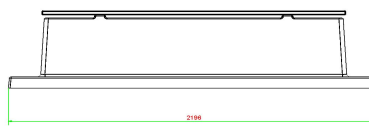

head office address

HeBlad BV

Diamantweg 22
NL - 5527 LC Hapert

which means it combines perfectly with the anthracite-lacquered concrete bench. If you prefer a more natural look, the concrete bench is also available in DeLuxe anthracite concrete bench. This park bench has a comparable colour, but instead of being lacquered, it is made of fully coloured concrete. This park bench fits perfectly with the standard anthracite concrete picnic set. Of course it is up to you to decide. All benches, picnic sets, table tennis tables and game tables can be ordered in many variants. We have a product for everyone.

Contact HeBlad

Because the range at HeBlad is so large, we are happy to help you choose. Contact us and we will think along with you.

These benches with a fixed base plate will be located at ground level. When the sand bed is ready at height, we can place the bench in the right place with the crane, provided this is within 5 meters of our truck. Please always consult the terms and conditions of delivery.

Our products are delivered from our factory in the Netherlands.

HeBlad
www.HeBlad.com
BB.DLA.OP.ZL
gewicht ± 1200 KG.

Specifications Concrete bench DeLuxe with bottom plate without backrest Anthracite

Product code	BB.DLA.OP.ZL	Material seat	Bamboo
Colour	Anthracite lacquered, RAL 7016	Number of seats	4
Dimensions (L x W x H)	219,5 x 119 x 56,5 cm	Dimensions base plate (L x W x H)	2195 x 119 x 8 cm
Seat height	45 cm	Finishing base plate	Smooth concrete
Dimensions seat	180 x 30 cm	Weight	1200 kg