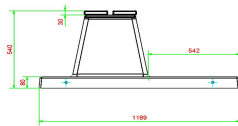

Contact HeBlad

Because the range at HeBlad is so large, we are happy to help you choose. Contact us and we will think along with you.

These benches with a fixed base plate will be located at ground level. When the sand bed is ready at height, we can place the bench in the right place with the crane, provided this is within 5 meters of our truck. Please always consult the terms and conditions of delivery.

Our products are delivered from our factory in the Netherlands.

HeBlad
www.HeBlad.com
BB.DLA.OP.ZL
gewicht ± 1200 KG.

Specifications Concrete bench DeLuxe with bottom plate without backrest Anthracite

Product code	BB.DLA.OP.ZL	Material seat	Bamboo
Colour	Anthracite lacquered, RAL 7016	Number of seats	4
Dimensions (L x W x H)	219,5 x 119 x 56,5 cm	Dimensions base plate (L x W x H)	2195 x 119 x 8 cm
Seat height	45 cm	Finishing base plate	Smooth concrete
Dimensions seat	180 x 30 cm	Weight	1200 kg