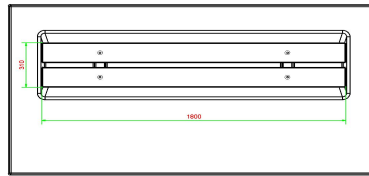

Our products are delivered from our factory in the Netherlands.

HeBlad
www.HeBlad.com
BB.DLA.OP.ZL
gewicht ± 1200 KG.

Specifications Concrete bench DeLuxe with bottom plate without backrest Anthracite

Product code	BB.DLA.OP.ZL	Material seat	Bamboo
Colour	Anthracite lacquered, RAL 7016	Number of seats	4
Dimensions (L x W x H)	219,5 x 119 x 56,5 cm	Dimensions base plate (L x W x H)	2195 x 119 x 8 cm
Seat height	45 cm	Finishing base plate	Smooth concrete
Dimensions seat	180 x 30 cm	Weight	1200 kg