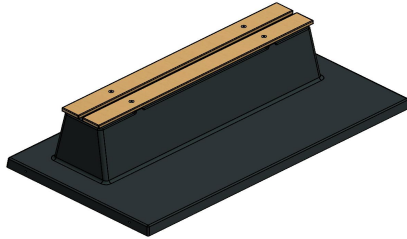

Concrete bench combines sitting and safety

The entire park bench including base plate is cast from one piece of concrete. This ensures that the bench can always be placed firmly and stably. It also gives weeds no chance to settle around the bench, so the concrete bench always keeps its neat appearance. The seat height of 45 cm is comfortable and the lack of a backrest allows various seating positions to be adopted.

head office address

HeBlad BV

Diamantweg 22
NL - 5527 LC Hapert

which means it combines perfectly with the anthracite-lacquered concrete bench. If you prefer a more natural look, the concrete bench is also available in DeLuxe anthracite concrete bench. This park bench has a comparable colour, but instead of being lacquered, it is made of fully coloured concrete. This park bench fits perfectly with the standard anthracite concrete picnic set. Of course it is up to you to decide. All benches, picnic sets, table tennis tables and game tables can be ordered in many variants. We have a product for everyone.

Our products are delivered from our factory in the Netherlands.

HeBlad
www.HeBlad.com
BB.DLA.OP.ZL
gewicht ± 1200 KG.

Specifications Concrete bench DeLuxe with bottom plate without backrest Anthracite

Product code	BB.DLA.OP.ZL	Material seat	Bamboo
Colour	Anthracite lacquered, RAL 7016	Number of seats	4
Dimensions (L x W x H)	219,5 x 119 x 56,5 cm	Dimensions base plate (L x W x H)	2195 x 119 x 8 cm
Seat height	45 cm	Finishing base plate	Smooth concrete
Dimensions seat	180 x 30 cm	Weight	1200 kg