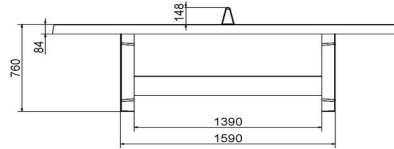

HeBlad
www.HeBlad.com
PP.R.BL
Gewicht ± 1570 KG

Specifications Concrete Ping-pong table blue, round

Product code	PP.R.BL	Height tabletop	76 cm
Colour	Blue - RAL 5005	Height of the net	14,75 cm
Dimension playing surface (L x W)	∅ 260 cm	Weight	1570 kg
Dimensions bottom of playing surface	∅ 264 cm	Distance legs	149 cm (center to center)
Tabletop thickness	8,4 cm