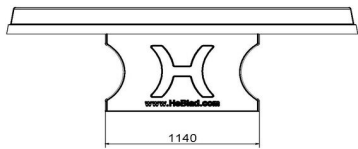

HeBlad
www.HeBlad.com
PP.R.BL
Gewicht ± 1570 KG

Specifications Concrete Ping-pong table blue, round

Product code	PP.R.BL	Height tabletop	76 cm
Colour	Blue - RAL 5005	Height of the net	14,75 cm
Dimension playing surface (L x W)	∅ 260 cm	Weight	1570 kg
Dimensions bottom of playing surface	∅ 264 cm	Distance legs	149 cm (center to center)
Tabletop thickness	8,4 cm