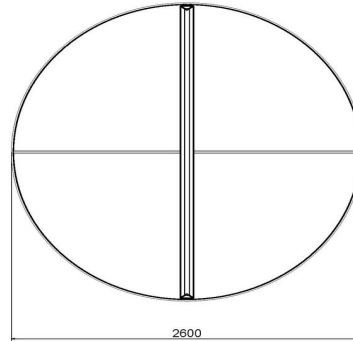

HeBlad
www.HeBlad.com
PP.R.BL
Gewicht ± 1570 KG

Specifications Concrete Ping-pong table blue, round

Product code	PP.R.BL	Height tabletop	76 cm
Colour	Blue - RAL 5005	Height of the net	14,75 cm
Dimension playing surface (L x W)	∅ 260 cm	Weight	1570 kg
Dimensions bottom of playing surface	∅ 264 cm	Distance legs	149 cm (center to center)
Tabletop thickness	8,4 cm		

Related products

Our products are delivered from our factory in the Netherlands.