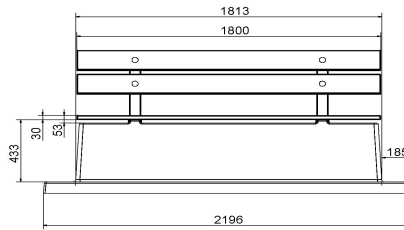

HeBlad
www.HeBlad.com
BB.DLA.OP

gewicht ± 1200 KG.

Specifications Concrete bench DeLuxe with bottom plate and backrest Anthracite

Product code	BB.DLA.OP	Seating corner	103 degrees
Colour	Anthracite lacquered, RAL 7016	Number of seats	4
Dimensions (L x W x H)	219,5 x 119 x 103 cm	Dimensions base plate (L x W x H)	1189 x 119 x 8 cm
Seat height	45 cm	Finishing base plate	Smooth concrete
Dimensions seat	180 x 30 cm	Weight	1230 kg