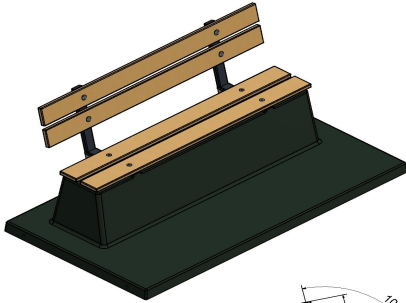

HeBlad
www.HeBlad.com
BB.DLA.OP

gewicht ± 1200 KG.

Specifications Concrete bench DeLuxe with bottom plate and backrest Anthracite

Product code	BB.DLA.OP	Seating corner	103 degrees
Colour	Anthracite lacquered, RAL 7016	Number of seats	4
Dimensions (L x W x H)	219,5 x 119 x 103 cm	Dimensions base plate (L x W x H)	1189 x 119 x 8 cm
Seat height	45 cm	Finishing base plate	Smooth concrete
Dimensions seat	180 x 30 cm	Weight	1230 kg

Related products

Our products are delivered from our factory in the Netherlands.