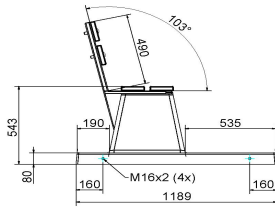

HeBlad
www.HeBlad.com
BB.DLA.OP

gewicht ± 1200 KG.

Specifications Concrete bench DeLuxe with bottom plate and backrest Anthracite

Product code	BB.DLA.OP	Seating corner	103 degrees
Colour	Anthracite lacquered, RAL 7016	Number of seats	4
Dimensions (L x W x H)	219,5 x 119 x 103 cm	Dimensions base plate (L x W x H)	1189 x 119 x 8 cm
Seat height	45 cm	Finishing base plate	Smooth concrete
Dimensions seat	180 x 30 cm	Weight	1230 kg