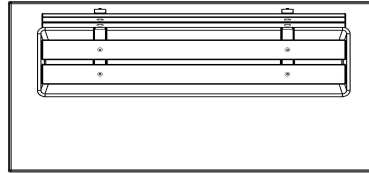

HeBlad
www.HeBlad.com
BB.DLA.OP

gewicht ± 1200 KG.

Specifications Concrete bench DeLuxe with bottom plate and backrest Anthracite

Product code	BB.DLA.OP	Seating corner	103 degrees
Colour	Anthracite lacquered, RAL 7016	Number of seats	4
Dimensions (L x W x H)	219,5 x 119 x 103 cm	Dimensions base plate (L x W x H)	1189 x 119 x 8 cm
Seat height	45 cm	Finishing base plate	Smooth concrete
Dimensions seat	180 x 30 cm	Weight	1230 kg