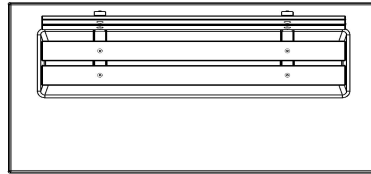

HeBlad
www.HeBlad.com
BB.DL.OP

gewicht ± 1200 KG.

Specifications Bench DeLuxe with bottom plate and backrest Naural Concrete

Product code	BB.DL.OP	Seating corner	103 degrees
Colour	Natural concrete	Number of seats	4
Dimensions (L x W x H)	219,5 x 119 x 103 cm	Dimensions base plate (L x W x H)	1189 x 119 x 8 cm
Seat height	45 cm	Finishing base plate	Smooth concrete
Dimensions seat	180 x 30 cm	Weight	1230 kg