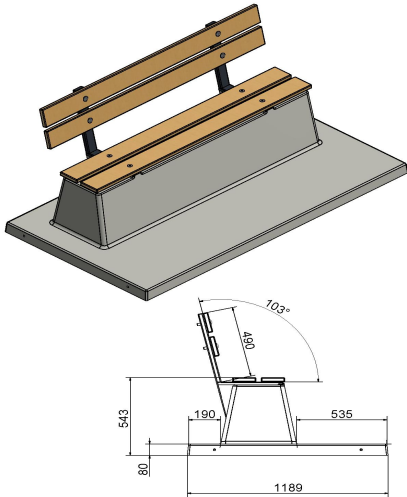

Why a base plate for the concrete bench?

In addition to a high degree of stability, a base plate also has the great advantage that the seating area always looks neat. No unwanted growth of grasses, moss or weeds under the bench. The base plate is placed in the grass at cutting height, so mowing the lawn around the plate is easy and you won't have to worry about edge cutting. Always have a well-maintained seating space.

HeBlad
www.HeBlad.com
BB.DL.OP

gewicht ± 1200 KG.

Specifications Bench DeLuxe with bottom plate and backrest Naural Concrete

Product code	BB.DL.OP	Seating corner	103 degrees
Colour	Natural concrete	Number of seats	4
Dimensions (L x W x H)	219,5 x 119 x 103 cm	Dimensions base plate (L x W x H)	1189 x 119 x 8 cm
Seat height	45 cm	Finishing base plate	Smooth concrete
Dimensions seat	180 x 30 cm	Weight	1230 kg