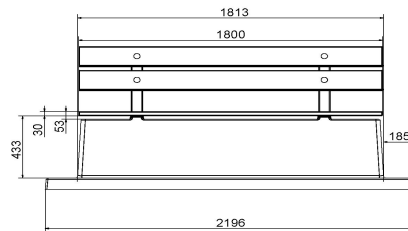

HeBlad
www.HeBlad.com
BB.DL.OP

gewicht ± 1200 KG.

Specifications Bench DeLuxe with bottom plate and backrest Naural Concrete

Product code	BB.DL.OP	Seating corner	103 degrees
Colour	Natural concrete	Number of seats	4
Dimensions (L x W x H)	219,5 x 119 x 103 cm	Dimensions base plate (L x W x H)	1189 x 119 x 8 cm
Seat height	45 cm	Finishing base plate	Smooth concrete
Dimensions seat	180 x 30 cm	Weight	1230 kg