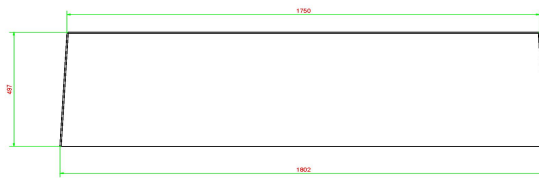

head office address

HeBlad BV

Diamantweg 22
NL - 5527 LC Hapert

Are you curious about HeBlad products or curious about our working method? Please feel free to contact us, we will be happy to answer all your questions. In order for you to be able to assess us based on the experiences of others, we have placed reviews on the website. Even if you have doubts about the suitability of your site or the space you have available for the standard concrete bench in anthracite version or one of HeBlad's other products, we will help you. For more information about delivery and our conditions, [click here](#).

HeBlad
www.HeBlad.com
BB.ST.A
Gewicht ± 800 KG

Specifications Concrete Bench Standard Anthracite

Product code	BB.ST.A	Seat height	50 cm
Colour	Anthracite lacquered, RAL 7016	Material seat	Concrete
Dimensions (L x W x H)	180 x 47,5 x 50 cm	Number of seats	4
Dimensions seat	175 x 30 cm	Weight	800 kg