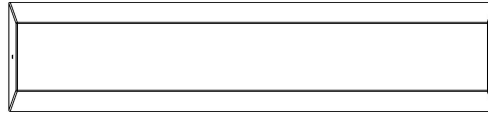

HeBlad
www.HeBlad.com
BB.ST.A
Gewicht ± 800 KG

Specifications Concrete Bench Standard Anthracite

Product code	BB.ST.A	Seat height	50 cm
Colour	Anthracite lacquered, RAL 7016	Material seat	Concrete
Dimensions (L x W x H)	180 x 47,5 x 50 cm	Number of seats	4
Dimensions seat	175 x 30 cm	Weight	800 kg