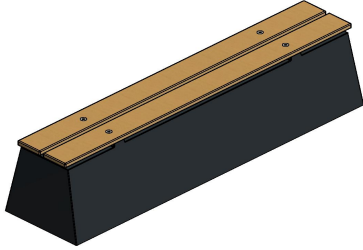

HeBlad
www.HeBlad.com
BB.DL.A

gewicht ± 700 KG.

Specifications Concrete Bench DeLuxe Anthracite

Product code	BB.DL.A	Seat height	50 cm
Colour	Anthracite lacquered, RAL 7016	Material seat	Bamboo
Dimensions (L x W x H)	180 x 45 x 50 cm	Number of seats	4
Dimensions seat	180 x 30 cm	Weight	700 kg