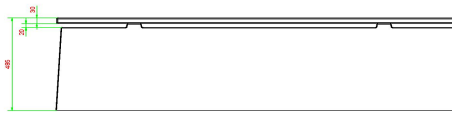

HeBlad
www.HeBlad.com
BB.DL.A

gewicht ± 700 KG.

Specifications Concrete Bench DeLuxe Anthracite

Product code	BB.DL.A	Seat height	50 cm
Colour	Anthracite lacquered, RAL 7016	Material seat	Bamboo
Dimensions (L x W x H)	180 x 45 x 50 cm	Number of seats	4
Dimensions seat	180 x 30 cm	Weight	700 kg