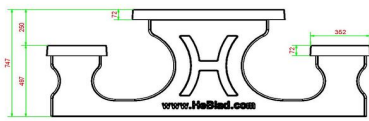

head office address

HeBlad BV

Diamantweg 22
NL - 5527 LC Hapert

Delivery of the picnic sets

Picnic sets and other robust HeBlad products are often available from stock, which means fast delivery. You can enjoy the picnic set no later than 4 working weeks after placing your order. We care about our products, so we treat them with care. This also applies when the tables and benches are transported and installed. We have drawn up a number of delivery conditions for you for this purpose. If you have any questions or doubts, always contact us.

Our products are delivered from our factory in the Netherlands.

HeBlad
www.HeBlad.com
PS.ST.A
± 905 KG.

Specifications Concrete Picnic table Standard Anthracite

Product code	PS.ST.A	Seat height	50 cm
Colour	Anthracite lacquered, RAL 7016	Material seat	Concrete
Dimensions (L x W x H)	180 x 192 x 75 cm	Distance legs	111 cm (center to center)
Dimensions tabletop (L x W)	180 x 90 cm	Weight	905 kg
Tabletop thickness	7 cm	Number of seats	8