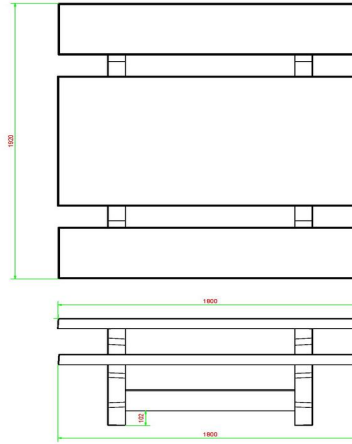

Our products are delivered from our factory in the Netherlands.

HeBlad
www.HeBlad.com
PS.ST.A
± 905 KG.

Specifications Concrete Picnic table Standard Anthracite

Product code	PS.ST.A	Seat height	50 cm
Colour	Anthracite lacquered, RAL 7016	Material seat	Concrete
Dimensions (L x W x H)	180 x 192 x 75 cm	Distance legs	111 cm (center to center)
Dimensions tabletop (L x W)	180 x 90 cm	Weight	905 kg
Tabletop thickness	7 cm	Number of seats	8