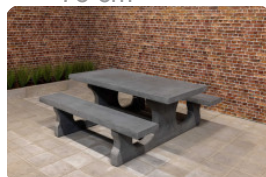

HeBlad
www.HeBlad.com
PS.ST.A
± 905 KG.

Specifications Concrete Picnic table Standard Anthracite

Product code	PS.ST.A	Seat height	50 cm
Colour	Anthracite lacquered, RAL 7016	Material seat	Concrete
Dimensions (L x W x H)	180 x 192 x 75 cm	Distance legs	111 cm (center to center)
Dimensions tabletop (L x W)	180 x 90 cm	Weight	905 kg
Tabletop thickness	7 cm	Number of seats	8

Related products

PS.ST.AB

Our products are delivered from our factory in the Netherlands.