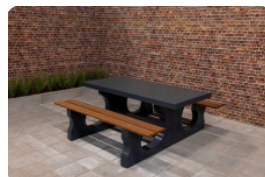

HeBlad
www.HeBlad.com
PS.ST.A
± 905 KG.

Specifications Concrete Picnic table Standard Anthracite

Product code	PS.ST.A	Seat height	50 cm
Colour	Anthracite lacquered, RAL 7016	Material seat	Concrete
Dimensions (L x W x H)	180 x 192 x 75 cm	Distance legs	111 cm (center to center)
Dimensions tabletop (L x W)	180 x 90 cm	Weight	905 kg
Tabletop thickness	7 cm	Number of seats	8

Related products

PS.DL.A

Our products are delivered from our factory in the Netherlands.