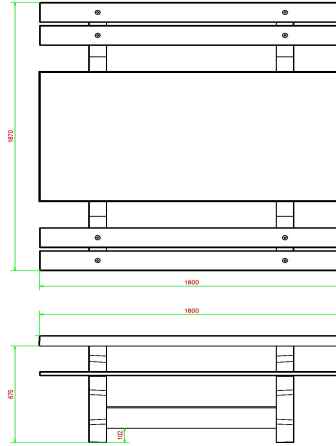

HeBlad
www.HeBlad.com
PS.DL.A
± 720 KG

Specifications Concrete Picnic table DeLuxe Anthracite

Product code	PS.DL.A	Seat height	49.7 cm
Colour	Anthracite lacquered, RAL 7016	Material seat	Bamboo
Dimensions (L x W x H)	180 x 187 x 75 cm	Distance legs	111 cm (center to center)
Dimensions tabletop (L x W)	180 x 90 cm	Weight	720 kg
Tabletop thickness	7.2 cm	Number of seats	8