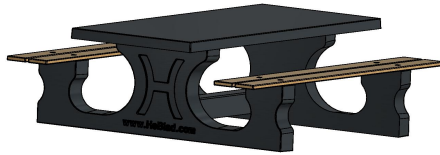

HeBlad
www.HeBlad.com
PS.DL.A
± 720 KG

Specifications Concrete Picnic table DeLuxe Anthracite

Product code	PS.DL.A	Seat height	49.7 cm
Colour	Anthracite lacquered, RAL 7016	Material seat	Bamboo
Dimensions (L x W x H)	180 x 187 x 75 cm	Distance legs	111 cm (center to center)
Dimensions tabletop (L x W)	180 x 90 cm	Weight	720 kg
Tabletop thickness	7.2 cm	Number of seats	8