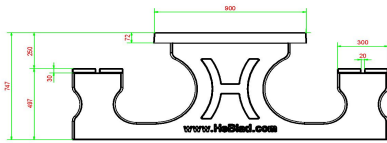

HeBlad
www.HeBlad.com
PS.DL.A
± 720 KG

Specifications Concrete Picnic table DeLuxe Anthracite

Product code	PS.DL.A	Seat height	49.7 cm
Colour	Anthracite lacquered, RAL 7016	Material seat	Bamboo
Dimensions (L x W x H)	180 x 187 x 75 cm	Distance legs	111 cm (center to center)
Dimensions tabletop (L x W)	180 x 90 cm	Weight	720 kg
Tabletop thickness	7.2 cm	Number of seats	8