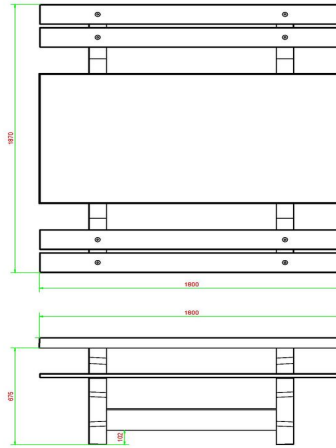

HeBlad
www.HeBlad.com
PS.DL.A
± 720 KG

Specifications Concrete Picnic table DeLuxe Anthracite

Product code	PS.DL.A	Seat height	49.7 cm
Colour	Anthracite lacquered, RAL 7016	Material seat	Bamboo
Dimensions (L x W x H)	180 x 187 x 75 cm	Distance legs	111 cm (center to center)
Dimensions tabletop (L x W)	180 x 90 cm	Weight	720 kg
Tabletop thickness	7.2 cm	Number of seats	8