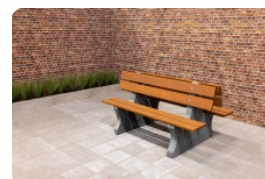

BB.PBAB.DUO