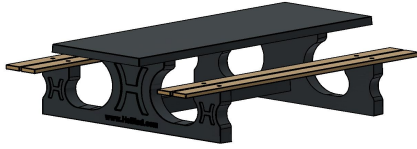

HeBlad
www.HeBlad.com
PS.DLAB.246
± 875 KG.

Specifications Picnic set DeLuxe Anthracite-Concrete 246cm

Product code	PS.DLAB.246	Seat height	50 cm
Colour	Anthracite concrete	Material seat	Bamboo
Dimensions (L x W x H)	246 x 193 x 75 cm	Distance legs	161 cm (center to center)
Dimensions tabletop (L x W)	246 x 90 cm	Weight	880 kg
Tabletop thickness	7 cm	Number of seats	10