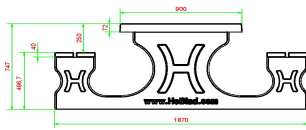

HeBlad
www.HeBlad.com
PS.DLAB.246
± 875 KG.

Specifications Picnic set DeLuxe Anthracite-Concrete 246cm

Product code	PS.DLAB.246	Seat height	50 cm
Colour	Anthracite concrete	Material seat	Bamboo
Dimensions (L x W x H)	246 x 193 x 75 cm	Distance legs	161 cm (center to center)
Dimensions tabletop (L x W)	246 x 90 cm	Weight	880 kg
Tabletop thickness	7 cm	Number of seats	10

Related products 75 cm

PS.DL.AB

PS.STAB.246

PS.DLA.246

PS.DL.246

PS.DLAB.OV

Our products are delivered from our factory in the Netherlands.