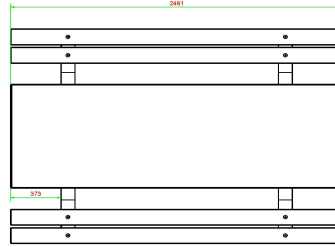

Picnic set DeLuxe Anthracite-Concrete 246cm

Product code: PS.DLAB.246

£ 3,350.00 excl. VAT
(£ 4,020.00 incl. VAT)

14 June 2026 - Prices subject to change

Our products are delivered from our factory in the Netherlands.

HeBlad
www.HeBlad.com
PS.DLAB.246
± 875 KG.

Specifications Picnic set DeLuxe Anthracite-Concrete 246cm

Product code	PS.DLAB.246	Seat height	50 cm
Colour	Anthracite concrete	Material seat	Bamboo
Dimensions (L x W x H)	246 x 193 x 75 cm	Distance legs	161 cm (center to center)
Dimensions tabletop (L x W)	246 x 90 cm	Weight	880 kg
Tabletop thickness	7 cm	Number of seats	10

Related products 75 cm

PS.DL.AB

PS.STAB.246

PS.DLA.246

PS.DL.246

PS.DLAB.OV

Our products are delivered from our factory in the Netherlands.