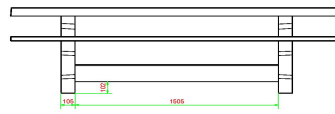

HeBlad
www.HeBlad.com
PS.DLAB.246
± 875 KG.

Specifications Picnic set DeLuxe Anthracite-Concrete 246cm

Product code	PS.DLAB.246	Seat height	50 cm
Colour	Anthracite concrete	Material seat	Bamboo
Dimensions (L x W x H)	246 x 193 x 75 cm	Distance legs	161 cm (center to center)
Dimensions tabletop (L x W)	246 x 90 cm	Weight	880 kg
Tabletop thickness	7 cm	Number of seats	10

Related products 75 cm

PS.DL.AB

PS.STAB.246

PS.DLA.246

PS.DL.246

PS.DLAB.OV

Our products are delivered from our factory in the Netherlands.