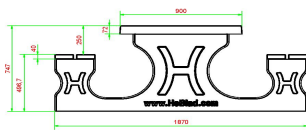

HeBlad
www.HeBlad.com
PS.DLA.246
± 875 KG.

Specifications Picnic set DeLuxe Anthracite 246cm

| | | | |
|-----------------------------|--------------------------------|-----------------|---------------------------|
| Product code | PS.DLA.246 | Seat height | 50 cm |
| Colour | Anthracite lacquered, RAL 7016 | Material seat | Bamboo |
| Dimensions (L x W x H) | 246 x 193 x 75 cm | Distance legs | 161 cm (center to center) |
| Dimensions tabletop (L x W) | 246 x 90 cm | Weight | 880 kg |
| Tabletop thickness | 7 cm | Number of seats | 10 |

Height tabletop 75 cm

Related products

PS.STA.246

PS.DLA

HB.Paint-7016

PS.Plank

HB.Repair.PP.A

Our products are delivered from our factory in the Netherlands.