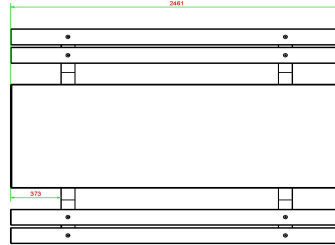

Picnic set DeLuxe Anthracite 246cm

Product code: PS.DLA.246

£ 3,300.00 excl. VAT
(£ 3,960.00 incl. VAT)

19 June 2026 - Prices subject to change

Our products are delivered from our factory in the Netherlands.

HeBlad
www.HeBlad.com
PS.DLA.246
± 875 KG.

Specifications Picnic set DeLuxe Anthracite 246cm

| | | | |
|-----------------------------|--------------------------------|-----------------|---------------------------|
| Product code | PS.DLA.246 | Seat height | 50 cm |
| Colour | Anthracite lacquered, RAL 7016 | Material seat | Bamboo |
| Dimensions (L x W x H) | 246 x 193 x 75 cm | Distance legs | 161 cm (center to center) |
| Dimensions tabletop (L x W) | 246 x 90 cm | Weight | 880 kg |
| Tabletop thickness | 7 cm | Number of seats | 10 |

Height tabletop 75 cm

Related products

PS.STA.246

PS.DLA

HB.Paint-7016

PS.Plank

HB.Repair.PP.A

Our products are delivered from our factory in the Netherlands.