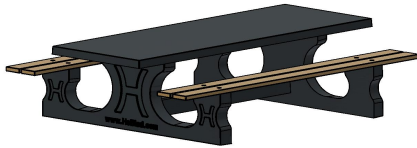

HeBlad
www.HeBlad.com
PS.DLA.246
± 875 KG.

Specifications Picnic set DeLuxe Anthracite 246cm

| | | | |
|-----------------------------|--------------------------------|-----------------|---------------------------|
| Product code | PS.DLA.246 | Seat height | 50 cm |
| Colour | Anthracite lacquered, RAL 7016 | Material seat | Bamboo |
| Dimensions (L x W x H) | 246 x 193 x 75 cm | Distance legs | 161 cm (center to center) |
| Dimensions tabletop (L x W) | 246 x 90 cm | Weight | 880 kg |
| Tabletop thickness | 7 cm | Number of seats | 10 |