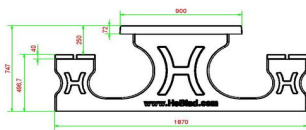

**Picnic set DeLuxe Anthracite 246cm**

Product code: PS.DLA.246

**£ 3,300.00** excl. VAT  
(£ 3,960.00 incl. VAT)

18 April 2026 - Prices subject to change

*Our products are delivered from our factory in the Netherlands.*

HeBlad  
www.HeBlad.com  
PS.DLA.246  
± 875 KG.

## Specifications Picnic set DeLuxe Anthracite 246cm

|                             |                                |                 |                           |
|-----------------------------|--------------------------------|-----------------|---------------------------|
| Product code                | PS.DLA.246                     | Seat height     | 50 cm                     |
| Colour                      | Anthracite lacquered, RAL 7016 | Material seat   | Bamboo                    |
| Dimensions (L x W x H)      | 246 x 193 x 75 cm              | Distance legs   | 161 cm (center to center) |
| Dimensions tabletop (L x W) | 246 x 90 cm                    | Weight          | 880 kg                    |
| Tabletop thickness          | 7 cm                           | Number of seats | 10                        |

Height tabletop 75 cm