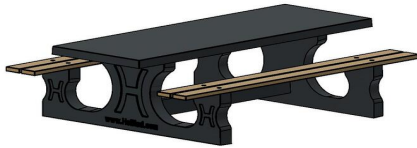

HeBlad
www.HeBlad.com
PS.DLA.246
± 875 KG.

Specifications Picnic set DeLuxe Anthracite 246cm

Product code	PS.DLA.246	Seat height	50 cm
Colour	Anthracite lacquered, RAL 7016	Material seat	Bamboo
Dimensions (L x W x H)	246 x 193 x 75 cm	Distance legs	161 cm (center to center)
Dimensions tabletop (L x W)	246 x 90 cm	Weight	880 kg
Tabletop thickness	7 cm	Number of seats	10

Height tabletop 75 cm