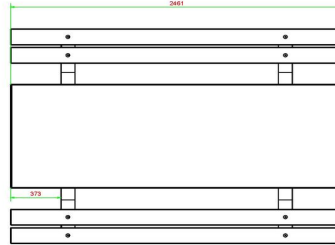

**Picnic set DeLuxe Anthracite 246cm**

Product code: PS.DLA.246

**£ 3,300.00** excl. VAT  
(£ 3,960.00 incl. VAT)

18 April 2026 - Prices subject to change

*Our products are delivered from our factory in the Netherlands.*

HeBlad  
www.HeBlad.com  
PS.DLA.246  
± 875 KG.

## Specifications Picnic set DeLuxe Anthracite 246cm

|                             |                                |                 |                           |
|-----------------------------|--------------------------------|-----------------|---------------------------|
| Product code                | PS.DLA.246                     | Seat height     | 50 cm                     |
| Colour                      | Anthracite lacquered, RAL 7016 | Material seat   | Bamboo                    |
| Dimensions (L x W x H)      | 246 x 193 x 75 cm              | Distance legs   | 161 cm (center to center) |
| Dimensions tabletop (L x W) | 246 x 90 cm                    | Weight          | 880 kg                    |
| Tabletop thickness          | 7 cm                           | Number of seats | 10                        |

Height tabletop 75 cm