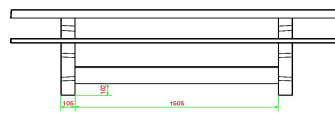

HeBlad
www.HeBlad.com
PS.DLA.246
± 875 KG.

Specifications Picnic set DeLuxe Anthracite 246cm

| | | | |
|-----------------------------|--------------------------------|-----------------|---------------------------|
| Product code | PS.DLA.246 | Seat height | 50 cm |
| Colour | Anthracite lacquered, RAL 7016 | Material seat | Bamboo |
| Dimensions (L x W x H) | 246 x 193 x 75 cm | Distance legs | 161 cm (center to center) |
| Dimensions tabletop (L x W) | 246 x 90 cm | Weight | 880 kg |
| Tabletop thickness | 7 cm | Number of seats | 10 |

Height tabletop 75 cm

Related products

PS.STA.246

PS.DLA

HB.Paint-7016

PS.Plank

HB.Repair.PP.A

Our products are delivered from our factory in the Netherlands.