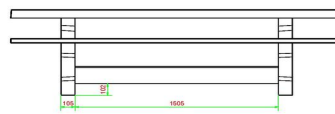

HeBlad  
www.HeBlad.com  
PS.DLA.246  
± 875 KG.

## Specifications Picnic set DeLuxe Anthracite 246cm

|                             |                                |                 |                           |
|-----------------------------|--------------------------------|-----------------|---------------------------|
| Product code                | PS.DLA.246                     | Seat height     | 50 cm                     |
| Colour                      | Anthracite lacquered, RAL 7016 | Material seat   | Bamboo                    |
| Dimensions (L x W x H)      | 246 x 193 x 75 cm              | Distance legs   | 161 cm (center to center) |
| Dimensions tabletop (L x W) | 246 x 90 cm                    | Weight          | 880 kg                    |
| Tabletop thickness          | 7 cm                           | Number of seats | 10                        |

Height tabletop 75 cm