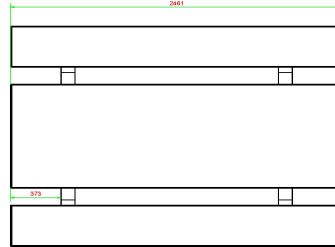

**Picnic set Standard Anthracite-Concrete 246cm**

Product code: PS.STAB.246

**£ 3,200.00** excl. VAT  
(£ 3,840.00 incl. VAT)

13 June 2026 - Prices subject to change

*Our products are delivered from our factory in the Netherlands.*

HeBlad  
www.HeBlad.com  
PS.STAB.246  
± 1100 KG.

## Specifications Picnic set Standard Anthracite-Concrete 246cm

Product code	PS.STAB.246	Seat height	50 cm
Colour	Anthracite concrete	Material seat	Concrete
Dimensions (L x W x H)	246 x 193 x 75 cm	Distance legs	161 cm (center to center)
Dimensions tabletop (L x W)	246 x 90 cm	Weight	1135 kg
Tabletop thickness	7 cm	Number of seats	10

### Related products 75 cm

PS.DLAB.246

PS.DLA.246

*Our products are delivered from our factory in the Netherlands.*