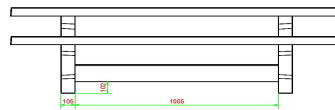

**Picnic set Standard Anthracite-Concrete 246cm**

Product code: PS.STAB.246

**£ 3,200.00** excl. VAT  
(£ 3,840.00 incl. VAT)

13 June 2026 - Prices subject to change

*Our products are delivered from our factory in the Netherlands.*

HeBlad  
www.HeBlad.com  
PS.STAB.246  
± 1100 KG.

## Specifications Picnic set Standard Anthracite-Concrete 246cm

Product code	PS.STAB.246	Seat height	50 cm
Colour	Anthracite concrete	Material seat	Concrete
Dimensions (L x W x H)	246 x 193 x 75 cm	Distance legs	161 cm (center to center)
Dimensions tabletop (L x W)	246 x 90 cm	Weight	1135 kg
Tabletop thickness	7 cm	Number of seats	10

### Related products 75 cm

PS.DLAB.246

PS.DLA.246

*Our products are delivered from our factory in the Netherlands.*