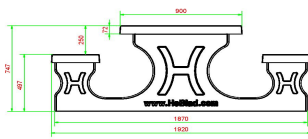

**Picnic set Standard Anthracite-Concrete 246cm**

Product code: PS.STAB.246

**£ 3,200.00** excl. VAT  
(£ 3,840.00 incl. VAT)

13 June 2026 - Prices subject to change

*Our products are delivered from our factory in the Netherlands.*

HeBlad  
www.HeBlad.com  
PS.STAB.246  
± 1100 KG.

## Specifications Picnic set Standard Anthracite-Concrete 246cm

Product code	PS.STAB.246	Seat height	50 cm
Colour	Anthracite concrete	Material seat	Concrete
Dimensions (L x W x H)	246 x 193 x 75 cm	Distance legs	161 cm (center to center)
Dimensions tabletop (L x W)	246 x 90 cm	Weight	1135 kg
Tabletop thickness	7 cm	Number of seats	10

### Related products 75 cm

PS.DLAB.246

PS.DLA.246

*Our products are delivered from our factory in the Netherlands.*