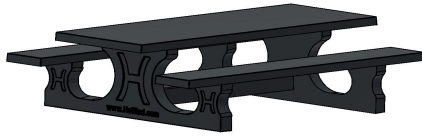

**Picnic set Standard Anthracite-Concrete 246cm**

Product code: PS.STAB.246

**£ 3,200.00** excl. VAT  
(£ 3,840.00 incl. VAT)

13 June 2026 - Prices subject to change

*Our products are delivered from our factory in the Netherlands.*

HeBlad  
www.HeBlad.com  
PS.STAB.246  
± 1100 KG.

## Specifications Picnic set Standard Anthracite-Concrete 246cm

Product code	PS.STAB.246	Seat height	50 cm
Colour	Anthracite concrete	Material seat	Concrete
Dimensions (L x W x H)	246 x 193 x 75 cm	Distance legs	161 cm (center to center)
Dimensions tabletop (L x W)	246 x 90 cm	Weight	1135 kg
Tabletop thickness	7 cm	Number of seats	10