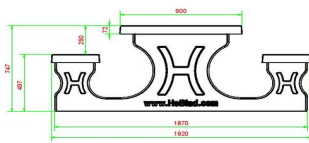

Picnic set Standard Anthracite 246cm

Product code: PS.STA.246

£ 3,150.00 excl. VAT
(£ 3,780.00 incl. VAT)

21 May 2026 - Prices subject to change

Our products are delivered from our factory in the Netherlands.

HeBlad
www.HeBlad.com
PS.STA.246
± 1100 KG.

Specifications Picnic set Standard Anthracite 246cm

Product code	PS.STA.246	Seat height	50 cm
Colour	Anthracite lacquered, RAL 7016	Material seat	Concrete
Dimensions (L x W x H)	246 x 193 x 75 cm	Distance legs	161 cm (center to center)
Dimensions tabletop (L x W)	246 x 90 cm	Weight	1135 kg
Tabletop thickness	7 cm	Number of seats	10

Height tabletop 75 cm

Related products

PS.ST.A

PS.DLA.246

PS.STAB.246

PS.ST.246

Our products are delivered from our factory in the Netherlands.