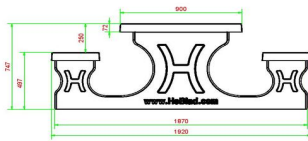

Picnic set Standard Anthracite 246cm

Product code: PS.STA.246

£ 3,150.00 excl. VAT
(£ 3,780.00 incl. VAT)

6 April 2026 - Prices subject to change

Our products are delivered from our factory in the Netherlands.

HeBlad
www.HeBlad.com
PS.STA.246
± 1100 KG.

Specifications Picnic set Standard Anthracite 246cm

Product code	PS.STA.246	Seat height	50 cm
Colour	Anthracite lacquered, RAL 7016	Material seat	Concrete
Dimensions (L x W x H)	246 x 193 x 75 cm	Distance legs	161 cm (center to center)
Dimensions tabletop (L x W)	246 x 90 cm	Weight	1135 kg
Tabletop thickness	7 cm	Number of seats	10

Height tabletop 75 cm

Related products

PS.ST.A

PS.DLA.246

PS.STAB.246

PS.ST.246

Our products are delivered from our factory in the Netherlands.