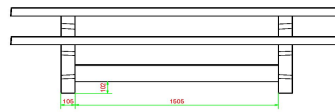

Picnic set Standard Anthracite 246cm

Product code: PS.STA.246

£ 3,150.00 excl. VAT
(£ 3,780.00 incl. VAT)

5 July 2026 - Prices subject to change

Our products are delivered from our factory in the Netherlands.

HeBlad
www.HeBlad.com
PS.STA.246
± 1100 KG.

Specifications Picnic set Standard Anthracite 246cm

Product code	PS.STA.246	Seat height	50 cm
Colour	Anthracite lacquered, RAL 7016	Material seat	Concrete
Dimensions (L x W x H)	246 x 193 x 75 cm	Distance legs	161 cm (center to center)
Dimensions tabletop (L x W)	246 x 90 cm	Weight	1135 kg
Tabletop thickness	7 cm	Number of seats	10

Height tabletop 75 cm

Related products

PS.ST.A

PS.DLA.246

PS.STAB.246

PS.ST.246

Our products are delivered from our factory in the Netherlands.