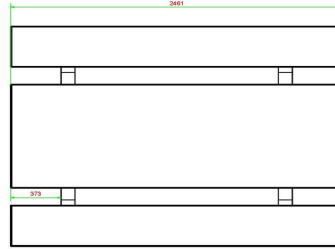

Picnic set Standard Anthracite 246cm

Product code: PS.STA.246

£ 3,150.00 excl. VAT
(£ 3,780.00 incl. VAT)

6 April 2026 - Prices subject to change

Our products are delivered from our factory in the Netherlands.

HeBlad
www.HeBlad.com
PS.STA.246
± 1100 KG.

Specifications Picnic set Standard Anthracite 246cm

Product code	PS.STA.246	Seat height	50 cm
Colour	Anthracite lacquered, RAL 7016	Material seat	Concrete
Dimensions (L x W x H)	246 x 193 x 75 cm	Distance legs	161 cm (center to center)
Dimensions tabletop (L x W)	246 x 90 cm	Weight	1135 kg
Tabletop thickness	7 cm	Number of seats	10

Height tabletop 75 cm

Related products

PS.ST.A

PS.DLA.246

PS.STAB.246

PS.ST.246

Our products are delivered from our factory in the Netherlands.