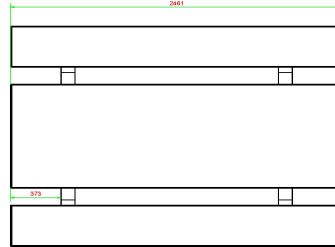

Picnic set Standard Anthracite 246cm

Product code: PS.STA.246

£ 3,150.00 excl. VAT
(£ 3,780.00 incl. VAT)

5 July 2026 - Prices subject to change

Our products are delivered from our factory in the Netherlands.

HeBlad
www.HeBlad.com
PS.STA.246
± 1100 KG.

Specifications Picnic set Standard Anthracite 246cm

Product code	PS.STA.246	Seat height	50 cm
Colour	Anthracite lacquered, RAL 7016	Material seat	Concrete
Dimensions (L x W x H)	246 x 193 x 75 cm	Distance legs	161 cm (center to center)
Dimensions tabletop (L x W)	246 x 90 cm	Weight	1135 kg
Tabletop thickness	7 cm	Number of seats	10

Height tabletop 75 cm

Related products

PS.ST.A

PS.DLA.246

PS.STAB.246

PS.ST.246

Our products are delivered from our factory in the Netherlands.