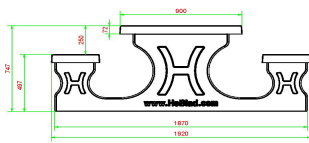

Picnic set Standard Anthracite 246cm

Product code: PS.STA.246

£ 3,150.00 excl. VAT
(£ 3,780.00 incl. VAT)

5 July 2026 - Prices subject to change

Our products are delivered from our factory in the Netherlands.

HeBlad
www.HeBlad.com
PS.STA.246
± 1100 KG.

Specifications Picnic set Standard Anthracite 246cm

Product code	PS.STA.246	Seat height	50 cm
Colour	Anthracite lacquered, RAL 7016	Material seat	Concrete
Dimensions (L x W x H)	246 x 193 x 75 cm	Distance legs	161 cm (center to center)
Dimensions tabletop (L x W)	246 x 90 cm	Weight	1135 kg
Tabletop thickness	7 cm	Number of seats	10

Height tabletop 75 cm

Related products

PS.ST.A

PS.DLA.246

PS.STAB.246

PS.ST.246

Our products are delivered from our factory in the Netherlands.