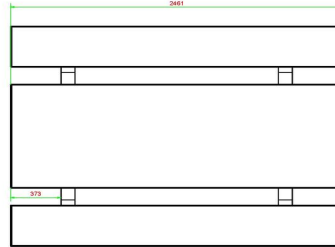

Picnic set Standard Anthracite 246cm

Product code: PS.STA.246

£ 3,150.00 excl. VAT
(£ 3,780.00 incl. VAT)

21 May 2026 - Prices subject to change

Our products are delivered from our factory in the Netherlands.

HeBlad
www.HeBlad.com
PS.STA.246
± 1100 KG.

Specifications Picnic set Standard Anthracite 246cm

Product code	PS.STA.246	Seat height	50 cm
Colour	Anthracite lacquered, RAL 7016	Material seat	Concrete
Dimensions (L x W x H)	246 x 193 x 75 cm	Distance legs	161 cm (center to center)
Dimensions tabletop (L x W)	246 x 90 cm	Weight	1135 kg
Tabletop thickness	7 cm	Number of seats	10

Height tabletop 75 cm

Related products

PS.ST.A

PS.DLA.246

PS.STAB.246

PS.ST.246

Our products are delivered from our factory in the Netherlands.