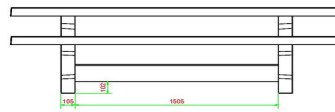

Picnic set Standard Anthracite 246cm

Product code: PS.STA.246

£ 3,150.00 excl. VAT
(£ 3,780.00 incl. VAT)

21 May 2026 - Prices subject to change

Our products are delivered from our factory in the Netherlands.

HeBlad
www.HeBlad.com
PS.STA.246
± 1100 KG.

Specifications Picnic set Standard Anthracite 246cm

Product code	PS.STA.246	Seat height	50 cm
Colour	Anthracite lacquered, RAL 7016	Material seat	Concrete
Dimensions (L x W x H)	246 x 193 x 75 cm	Distance legs	161 cm (center to center)
Dimensions tabletop (L x W)	246 x 90 cm	Weight	1135 kg
Tabletop thickness	7 cm	Number of seats	10

Height tabletop 75 cm

Related products

PS.ST.A

PS.DLA.246

PS.STAB.246

PS.ST.246

Our products are delivered from our factory in the Netherlands.