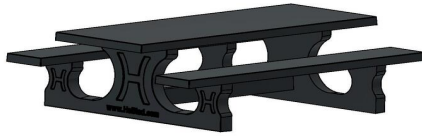

Picnic set Standard Anthracite 246cm

Product code: PS.STA.246

£ 3,150.00 excl. VAT
(£ 3,780.00 incl. VAT)

6 April 2026 - Prices subject to change

Our products are delivered from our factory in the Netherlands.

HeBlad
www.HeBlad.com
PS.STA.246
± 1100 KG.

Specifications Picnic set Standard Anthracite 246cm

Product code	PS.STA.246	Seat height	50 cm
Colour	Anthracite lacquered, RAL 7016	Material seat	Concrete
Dimensions (L x W x H)	246 x 193 x 75 cm	Distance legs	161 cm (center to center)
Dimensions tabletop (L x W)	246 x 90 cm	Weight	1135 kg
Tabletop thickness	7 cm	Number of seats	10

Height tabletop 75 cm

Related products

PS.ST.A

PS.DLA.246

PS.STAB.246

PS.ST.246

Our products are delivered from our factory in the Netherlands.