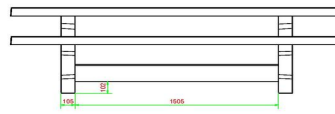

Picnic set Standard Anthracite 246cm

Product code: PS.STA.246

£ 3,150.00 excl. VAT
(£ 3,780.00 incl. VAT)

6 April 2026 - Prices subject to change

Our products are delivered from our factory in the Netherlands.

HeBlad
www.HeBlad.com
PS.STA.246
± 1100 KG.

Specifications Picnic set Standard Anthracite 246cm

Product code	PS.STA.246	Seat height	50 cm
Colour	Anthracite lacquered, RAL 7016	Material seat	Concrete
Dimensions (L x W x H)	246 x 193 x 75 cm	Distance legs	161 cm (center to center)
Dimensions tabletop (L x W)	246 x 90 cm	Weight	1135 kg
Tabletop thickness	7 cm	Number of seats	10

Height tabletop 75 cm

Related products

PS.ST.A

PS.DLA.246

PS.STAB.246

PS.ST.246

Our products are delivered from our factory in the Netherlands.