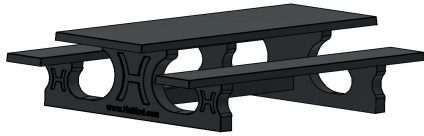

Picnic set Standard Anthracite 246cm

Product code: PS.STA.246

£ 3,150.00 excl. VAT
(£ 3,780.00 incl. VAT)

5 July 2026 - Prices subject to change

Our products are delivered from our factory in the Netherlands.

HeBlad
www.HeBlad.com
PS.STA.246
± 1100 KG.

Specifications Picnic set Standard Anthracite 246cm

Product code	PS.STA.246	Seat height	50 cm
Colour	Anthracite lacquered, RAL 7016	Material seat	Concrete
Dimensions (L x W x H)	246 x 193 x 75 cm	Distance legs	161 cm (center to center)
Dimensions tabletop (L x W)	246 x 90 cm	Weight	1135 kg
Tabletop thickness	7 cm	Number of seats	10

Height tabletop 75 cm

Related products

PS.ST.A

PS.DLA.246

PS.STAB.246

PS.ST.246

Our products are delivered from our factory in the Netherlands.