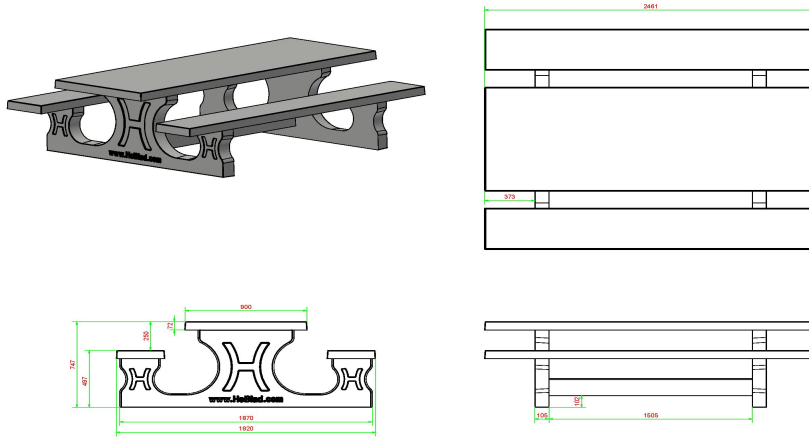

HeBlad
www.HeBlad.com
PS.ST.246
± 1100 KG.

Specifications Picnic set Standard 246cm

Product code	PS.ST.246	Seat height	50 cm
Colour	Natural concrete	Material seat	Concrete
Dimensions (L x W x H)	246 x 193 x 75 cm	Distance legs	161 cm (center to center)
Dimensions tabletop (L x W)	246 x 90 cm	Weight	1135 kg
Tabletop thickness	7 cm	Number of seats	10
Height tabletop	75 cm		

Related products

Our products are delivered from our factory in the Netherlands.