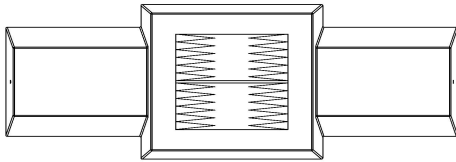

HeBlad
www.HeBlad.com
BB.BG
Gewicht ± 1140 KG.

Specifications Backgammon Bench, Natural Concrete

Product code	BB.BG	Seat height	50 cm
Colour	Natural concrete	Height tabletop	70 cm
Dimensions (L x W x H)	167 x 67 x 70 cm	Weight	1140 kg
Game dimentions	41,5 x 41,5 cm	Number of seats	2