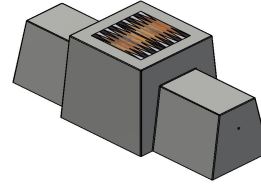

HeBlad
www.HeBlad.com
BB.BG
Gewicht ± 1140 KG.

Specifications Backgammon Bench, Natural Concrete

Product code	BB.BG	Seat height	50 cm
Colour	Natural concrete	Height tabletop	70 cm
Dimensions (L x W x H)	167 x 67 x 70 cm	Weight	1140 kg
Game dimentions	41,5 x 41,5 cm	Number of seats	2