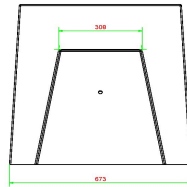

HeBlad
www.HeBlad.com
BB.BG
Gewicht ± 1140 KG.

Specifications Backgammon Bench, Natural Concrete

Product code	BB.BG	Seat height	50 cm
Colour	Natural concrete	Height tabletop	70 cm
Dimensions (L x W x H)	167 x 67 x 70 cm	Weight	1140 kg
Game dimentions	41,5 x 41,5 cm	Number of seats	2