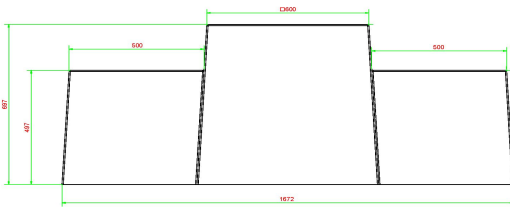

HeBlad
www.HeBlad.com
BB.BG
Gewicht ± 1140 KG.

Specifications Backgammon Bench, Natural Concrete

Product code	BB.BG	Seat height	50 cm
Colour	Natural concrete	Height tabletop	70 cm
Dimensions (L x W x H)	167 x 67 x 70 cm	Weight	1140 kg
Game dimentions	41,5 x 41,5 cm	Number of seats	2