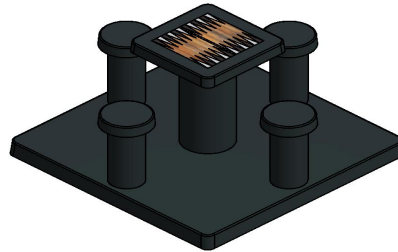

HeBlad
www.HeBlad.com
GT.BG.AB4

± 900 KG.

Specifications Backgammon Table Anthracite-Concrete (4P)

Product code	GT.BG.AB4	Tabletop thickness	7 cm
Colour	Anthracite concrete	Height tabletop	75 cm
Dimensions (L x W x H)	149 x 149 x 85 cm	Seat height	50 cm
Dimensions tabletop (L x W)	60 x 60 cm	Dimensions base plate (L x W x H)	149 x 149 x 10 cm
Game dimensions	41,5 x 41,5 cm	Weight	900 kg