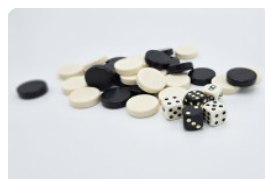

GT.BG.Pieces

Our products are delivered from our factory in the Netherlands.