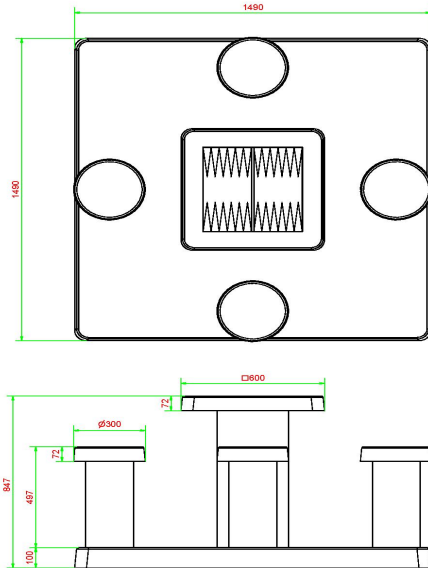

HeBlad
www.HeBlad.com
GT.BG.AB4

± 900 KG.

Specifications Backgammon Table Anthracite-Concrete (4P)

Product code	GT.BG.AB4	Tabletop thickness	7 cm
Colour	Anthracite concrete	Height tabletop	75 cm
Dimensions (L x W x H)	149 x 149 x 85 cm	Seat height	50 cm
Dimensions tabletop (L x W)	60 x 60 cm	Dimensions base plate (L x W x H)	149 x 149 x 10 cm
Game dimensions	41,5 x 41,5 cm	Weight	900 kg