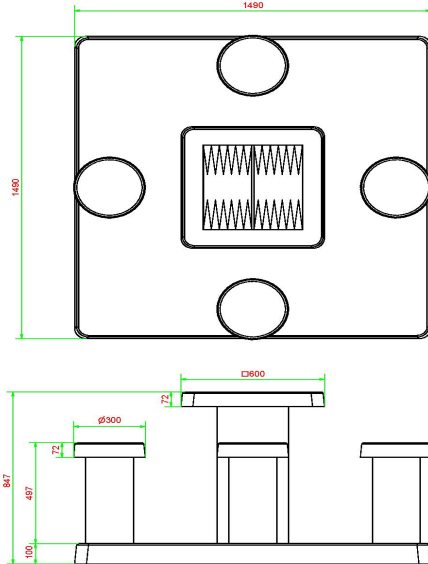

HeBlad
www.HeBlad.com
GT.BG.4

± 900 KG.

Specifications Backgammon Table Natural Concrete (4P)

Product code	GT.BG.4	Tabletop thickness	7 cm
Colour	Natural concrete	Height tabletop	75 cm
Dimensions (L x W x H)	149 x 149 x 85 cm	Seat height	50 cm
Dimensions tabletop (L x W)	60 x 60 cm	Dimensions base plate (L x W x H)	149 x 149 x 10 cm
Game dimensions	41,5 x 41,5 cm	Weight	900 kg

Related products

Our products are delivered from our factory in the Netherlands.