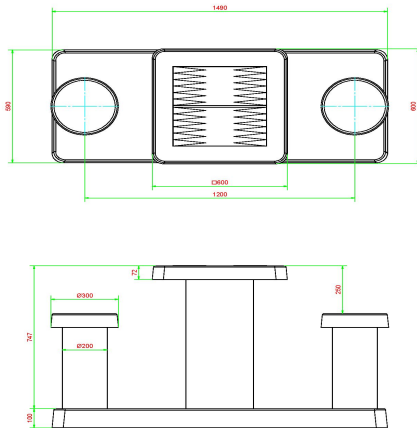

Specifications of the backgammon table for 2 persons

What makes the backgammon table so special? Both the table and the seats are made of anthracite concrete, which means that the concrete is anthracite through and through. Colour retention is therefore guaranteed. The weight makes the table perfect for (public) outdoor areas. The seats have a height of 50 cm and the tabletop is 75 cm. The backgammon game board is integrated into the tabletop and made of natural stone. The tabletop measurements are 60 x 60 cm x 10 cm.

head office address

HeBlad BV

Diamantweg 22
NL - 5527 LC Hapert

equipment yourself, and you can be assured of the correct treatment of your beautiful 2-person anthracite concrete backgammon table.

Questions about the HeBlad backgammon table?

HeBlad
www.HeBlad.com
GT.BG.AB2
Gewicht ± 490 KG.

Specifications Backgammon Table Anthracite-Concrete (2P)

Product code	GT.BG.AB2	Tabletop thickness	7 cm
Colour	Anthracite concrete	Height tabletop	75 cm
Dimensions (L x W x H)	149 x 59 x 85 cm	Seat height	50 cm
Dimensions tabletop (L x W)	60 x 60 cm	Dimensions base plate (L x W x H)	1490 x 60 x 10 cm
Game dimensions	41,5 x 41,5 cm	Weight	425 kg