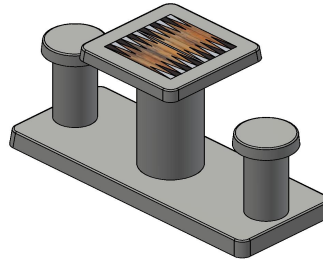

HeBlad
www.HeBlad.com
GT.BG.2
Gewicht ± 490 KG.

Specifications Backgammon Table Natural Concrete (2P)

Product code	GT.BG.2	Tabletop thickness	7 cm
Colour	Natural concrete	Height tabletop	75 cm
Dimensions (L x W x H)	149 x 59 x 85 cm	Seat height	50 cm
Dimensions tabletop (L x W)	60 x 60 cm	Dimensions base plate (L x W x H)	1490 x 60 x 10 cm
Game dimensions	41,5 x 41,5 cm	Weight	425 kg