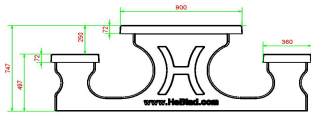

head office address

HeBlad BV

Diamantweg 22
NL - 5527 LC Hapert

picnic set, this table can be perfectly combined with other HeBlad products. In the same beautiful anthracite concrete colour, concrete benches can be placed next to or near the multi-game table. These benches can be used as extra seating for visitors, but also as security for your site or building. These benches are by design also robust enough to serve as a barrier or as protection against ram raids. You are cordially invited to contact us for advice.

HeBlad
www.HeBlad.com
PS.STAB.GT.134
± 950 KG.

Specifications Multi Gaming table (1-3-4) Standard Anthracite-concrete

Product code	PS.STAB.GT.134	Height tabletop	75 cm
Colour	Anthracite concrete	Seat height	50 cm
Dimensions (L x W x H)	210 x 193 x 75 cm	Material seat	Concrete
Dimensions tabletop (L x W)	210 x 90 cm	Distance legs	111 cm (center to center)
Game dimensions	41,5 x 41,5 cm	Weight	950 kg