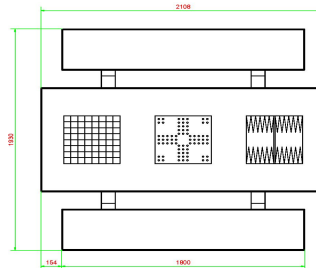

HeBlad
www.HeBlad.com
PS.STAB.GT.134
± 950 KG.

Specifications Multi Gaming table (1-3-4) Standard Anthracite-concrete

Product code	PS.STAB.GT.134	Height tabletop	75 cm
Colour	Anthracite concrete	Seat height	50 cm
Dimensions (L x W x H)	210 x 193 x 75 cm	Material seat	Concrete
Dimensions tabletop (L x W)	210 x 90 cm	Distance legs	111 cm (center to center)
Game dimensions	41,5 x 41,5 cm	Weight	950 kg