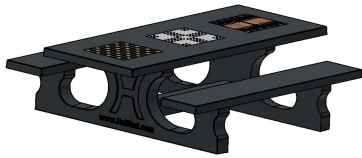

HeBlad
www.HeBlad.com
PS.STAB.GT.134
± 950 KG.

Specifications Multi Gaming table (1-3-4) Standard Anthracite-concrete

Product code	PS.STAB.GT.134	Height tabletop	75 cm
Colour	Anthracite concrete	Seat height	50 cm
Dimensions (L x W x H)	210 x 193 x 75 cm	Material seat	Concrete
Dimensions tabletop (L x W)	210 x 90 cm	Distance legs	111 cm (center to center)
Game dimensions	41,5 x 41,5 cm	Weight	950 kg