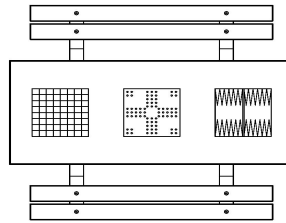

HeBlad
www.HeBlad.com
PS_DLAB_GT.134
± 780 KG.

Specifications Multi Gaming table (1-3-4) DeLuxe Anthracite-Concrete

Product code	PS.DLAB.GT.134	Height tabletop	75 cm
Colour	Anthracite concrete	Seat height	50 cm
Dimensions (L x W x H)	210 x 193 x 75 cm	Material seat	Bamboo
Dimensions tabletop (L x W)	210 x 90 cm	Distance legs	111 cm (center to center)
Game dimensions	41,5 x 41,5 cm	Weight	780 kg