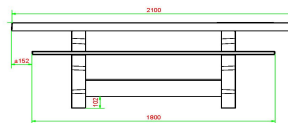

HeBlad
www.HeBlad.com
PS_DLAB_GT.134
± 780 KG.

Specifications Multi Gaming table (1-3-4) DeLuxe Anthracite-Concrete

Product code	PS.DLAB.GT.134	Height tabletop	75 cm
Colour	Anthracite concrete	Seat height	50 cm
Dimensions (L x W x H)	210 x 193 x 75 cm	Material seat	Bamboo
Dimensions tabletop (L x W)	210 x 90 cm	Distance legs	111 cm (center to center)
Game dimensions	41,5 x 41,5 cm	Weight	780 kg