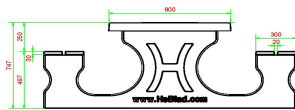

HeBlad
www.HeBlad.com
PS_DLAB_GT.134
± 780 KG.

Specifications Multi Gaming table (1-3-4) DeLuxe Anthracite-Concrete

Product code	PS.DLAB.GT.134	Height tabletop	75 cm
Colour	Anthracite concrete	Seat height	50 cm
Dimensions (L x W x H)	210 x 193 x 75 cm	Material seat	Bamboo
Dimensions tabletop (L x W)	210 x 90 cm	Distance legs	111 cm (center to center)
Game dimensions	41,5 x 41,5 cm	Weight	780 kg