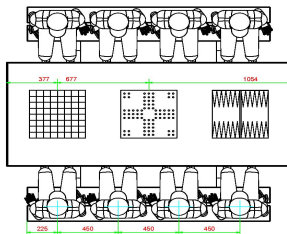

HeBlad
www.HeBlad.com
PS_DLAB_GT.134
± 780 KG.

Specifications Multi Gaming table (1-3-4) DeLuxe Anthracite-Concrete

Product code	PS.DLAB.GT.134	Height tabletop	75 cm
Colour	Anthracite concrete	Seat height	50 cm
Dimensions (L x W x H)	210 x 193 x 75 cm	Material seat	Bamboo
Dimensions tabletop (L x W)	210 x 90 cm	Distance legs	111 cm (center to center)
Game dimensions	41,5 x 41,5 cm	Weight	780 kg