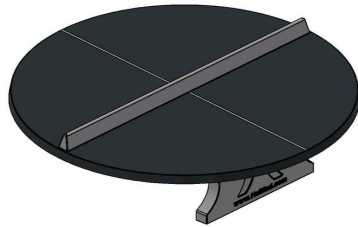

HeBlad
www.HeBlad.com
PP.R.A
Gewicht ± 1570 KG

Specifications Round Ping-Pong table Anthracite

Product code	PP.R.A	Height tabletop	76 cm
Colour	Anthracite - RAL 7016	Height of the net	14,75 cm
Dimension playing surface (L x W)	ø 260 cm	Weight	1570 kg
Dimensions bottom of playing surface	ø 264 cm	Distance legs	149 cm (center to center)
Tabletop thickness	8,4 cm