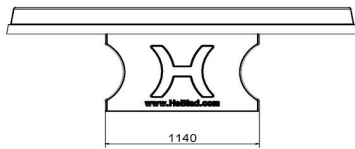

head office address

HeBlad BV
Diamantweg 22
NL - 5527 LC Hapert

moved with a pallet truck. Please note: 1 person must be present to help, this way we can ensure the correct placement of the table.

Are you also ordering a base plate? We can no longer move this manually with a pallet truck. We can only supply a concrete base plate and products with a (fixed) base plate within 5 meters of the truck. You then have to take care of the installation yourself. Please read our delivery conditions carefully and contact us if you have any doubts or questions.

Our products are delivered from our factory in the Netherlands.

HeBlad
www.HeBlad.com
PP.R.A
Gewicht ± 1570 KG

Specifications Round Ping-Pong table Anthracite

Product code	PP.R.A	Height tabletop	76 cm
Colour	Anthracite - RAL 7016	Height of the net	14,75 cm
Dimension playing surface (L x W)	ø 260 cm	Weight	1570 kg
Dimensions bottom of playing surface	ø 264 cm	Distance legs	149 cm (center to center)
Tabletop thickness	8,4 cm		