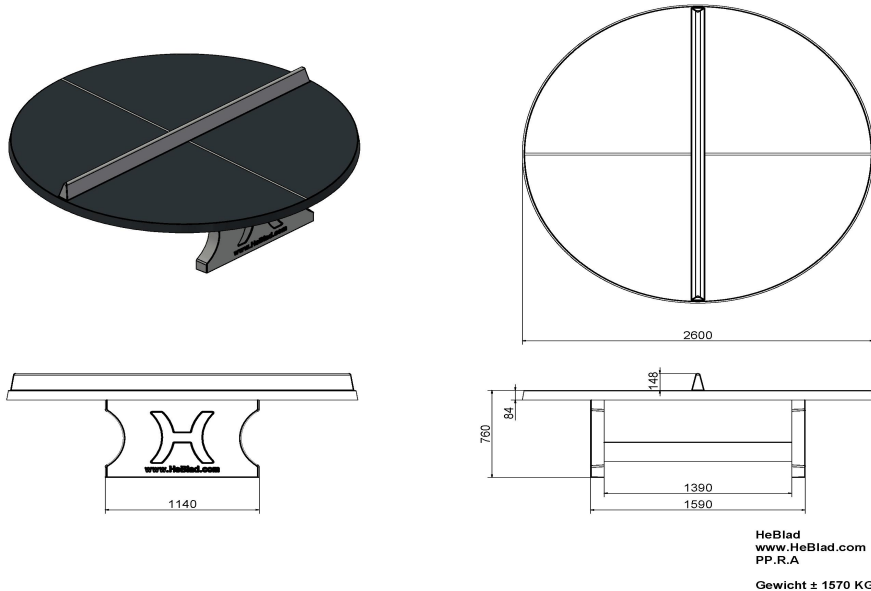

Rabobank De Kempen, Markt 7, 5531 BA Bladel (NL) • BIC RABONL2U • Branch code RABONL2UXXX • IBAN NL 20 RABO 0107530112 GBP

Specifications Round Ping-Pong table Anthracite

Product code	PP.R.A	Height tabletop	76 cm
Colour	Anthracite - RAL 7016	Height of the net	14,75 cm
Dimension playing surface (L x W)	∅ 260 cm	Weight	1570 kg
Dimensions bottom of playing surface	∅ 264 cm	Distance legs	149 cm (center to center)
Tabletop thickness	8,4 cm		