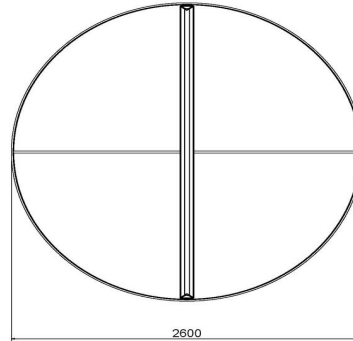

Our products are delivered from our factory in the Netherlands.

HeBlad
www.HeBlad.com
PP.R.A
Gewicht ± 1570 KG

Specifications Round Ping-Pong table Anthracite

Product code	PP.R.A	Height tabletop	76 cm
Colour	Anthracite - RAL 7016	Height of the net	14,75 cm
Dimension playing surface (L x W)	ø 260 cm	Weight	1570 kg
Dimensions bottom of playing surface	ø 264 cm	Distance legs	149 cm (center to center)
Tabletop thickness	8,4 cm		