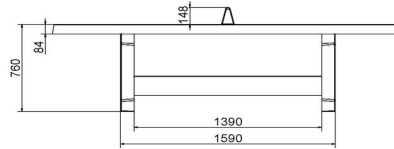

Our products are delivered from our factory in the Netherlands.

HeBlad
www.HeBlad.com
PP.R.A
Gewicht ± 1570 KG

Specifications Round Ping-Pong table Anthracite

Product code	PP.R.A	Height tabletop	76 cm
Colour	Anthracite - RAL 7016	Height of the net	14,75 cm
Dimension playing surface (L x W)	ø 260 cm	Weight	1570 kg
Dimensions bottom of playing surface	ø 264 cm	Distance legs	149 cm (center to center)
Tabletop thickness	8,4 cm		