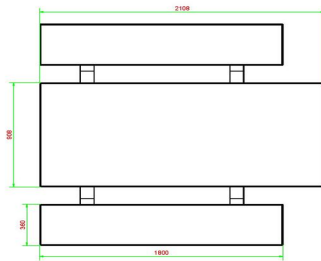

HeBlad
www.HeBlad.com
PS.STA.RT
± 970 kg

Specifications Concrete Picnic table Standard Anthracite Wheelchair accessible

Product code	PS.STA.RT	Seat height	50 cm
Colour	Anthracite lacquered, RAL 7016	Material seat	Beton
Dimensions (L x W x H)	210 x 187 x 77 cm	Distance legs	111 cm (center to center)
Dimensions tabletop (L x W)	210 x 90 cm	Weight	970 kg
Tabletop thickness	7 cm	Number of seats	7