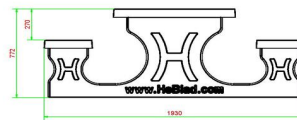

HeBlad
www.HeBlad.com
PS.STA.RT
± 970 kg

Specifications Concrete Picnic table Standard Anthracite Wheelchair accessible

Product code	PS.STA.RT	Seat height	50 cm
Colour	Anthracite lacquered, RAL 7016	Material seat	Beton
Dimensions (L x W x H)	210 x 187 x 77 cm	Distance legs	111 cm (center to center)
Dimensions tabletop (L x W)	210 x 90 cm	Weight	970 kg
Tabletop thickness	7 cm	Number of seats	7