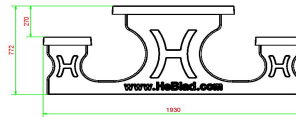

HeBlad - UK

Spaces Acero, 1 Concourse Way
S1 2BJ Sheffield, South Yorkshire
T. 0114 352 0110
info@HeBlad.co.uk
www.HeBlad.co.uk

head office address

HeBlad BV

Diamantweg 22
NL - 5527 LC Hapert

HeBlad's game tables, benches and picnic sets adorn playgrounds, city centers, gardens and parks. For example, combine this beautiful picnic set standard anthracite-concrete wheelchair accessible with a trendy foot volleyball table or one of the sturdy concrete benches from HeBlad. We manage production in our own factory and also take care of delivery. So, you've come to the right place to decorate your square, garden or park.

HeBlad
www.HeBlad.com
PS.STAB.RT
± 970 kg

Specifications Picnic table Standard Anthracite-Concrete Wheelchair accessible

Product code	PS.STAB.RT	Seat height	50 cm
Colour	Anthracite concrete	Material seat	Concrete
Dimensions (L x W x H)	210 x 187 x 77 cm	Distance legs	111 cm (center to center)
Dimensions tabletop (L x W)	210 x 90 cm	Weight	970 kg
Tabletop thickness	7 cm	Number of seats	7