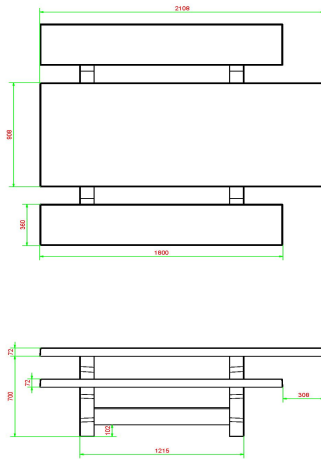

HeBlad - UK

Spaces Acero, 1 Concourse Way
S1 2BJ Sheffield, South Yorkshire
T. 0114 352 0110
info@HeBlad.co.uk
www.HeBlad.co.uk

head office address

HeBlad BV

Diamantweg 22
NL - 5527 LC Hapert

HeBlad's game tables, benches and picnic sets adorn playgrounds, city centers, gardens and parks. For example, combine this beautiful picnic set standard anthracite-concrete wheelchair accessible with a trendy foot volleyball table or one of the sturdy concrete benches from HeBlad. We manage production in our own factory and also take care of delivery. So, you've come to the right place to decorate your square, garden or park.

HeBlad
www.HeBlad.com
PS.STAB.RT
± 970 kg

Specifications Picnic table Standard Anthracite-Concrete Wheelchair accessible

Product code	PS.STAB.RT	Seat height	50 cm
Colour	Anthracite concrete	Material seat	Concrete
Dimensions (L x W x H)	210 x 187 x 77 cm	Distance legs	111 cm (center to center)
Dimensions tabletop (L x W)	210 x 90 cm	Weight	970 kg
Tabletop thickness	7 cm	Number of seats	7

Related products 77 cm

PS.ST.RT

PS.DLAB.RT

OP.PP.AB

Our products are delivered from our factory in the Netherlands.