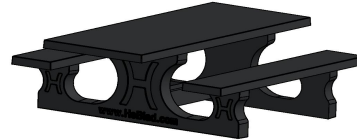

HeBlad
www.HeBlad.com
PS.STAB.RT
± 970 kg

Specifications Picnic table Standard Anthracite-Concrete Wheelchair accessible

Product code	PS.STAB.RT	Seat height	50 cm
Colour	Anthracite concrete	Material seat	Concrete
Dimensions (L x W x H)	210 x 187 x 77 cm	Distance legs	111 cm (center to center)
Dimensions tabletop (L x W)	210 x 90 cm	Weight	970 kg
Tabletop thickness	7 cm	Number of seats	7