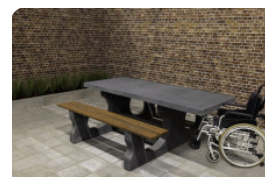

PS.DLAB.RT

Our products are delivered from our factory in the Netherlands.