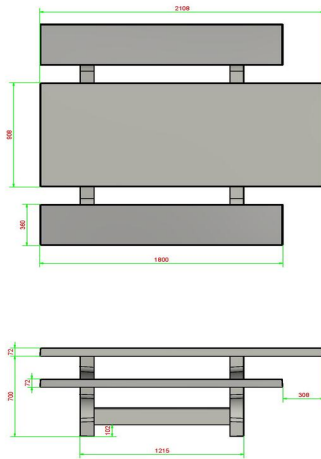

HeBlad
www.HeBlad.com
PS.ST.RT
± 970 kg

Specifications Picnic table Standard Natural Concrete Wheelchair accessible

Product code	PS.ST.RT	Seat height	50 cm
Colour	Natural concrete	Material seat	Concrete
Dimensions (L x W x H)	210 x 187 x 77 cm	Distance legs	111 cm (Hart op Hart)
Dimensions tabletop (L x W)	210 x 90	Weight	970 kg
Tabletop thickness	7 cm	Number of seats	7

Related products 77 cm

Our products are delivered from our factory in the Netherlands.