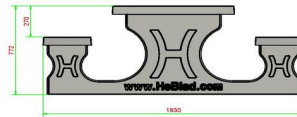

HeBlad
www.HeBlad.com
PS.ST.RT
± 970 kg

Specifications Picnic table Standard Natural Concrete Wheelchair accessible

Product code	PS.ST.RT	Seat height	50 cm
Colour	Natural concrete	Material seat	Concrete
Dimensions (L x W x H)	210 x 187 x 77 cm	Distance legs	111 cm (Hart op Hart)
Dimensions tabletop (L x W)	210 x 90	Weight	970 kg
Tabletop thickness	7 cm	Number of seats	7