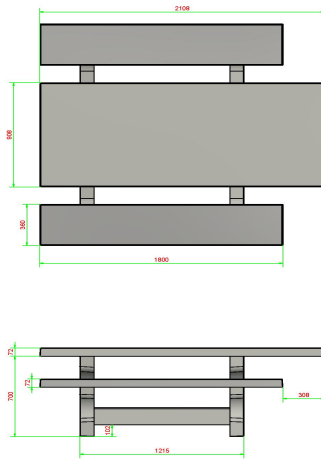

head office address

HeBlad BV

Diamantweg 22
NL - 5527 LC Hapert

Is a base plate needed for the picnic table?

If the picnic table will be placed on a softer surface, such as grass or sand, we recommend placing the picnic table on a sturdy base plate. Because we produce both the picnic sets and the base plates ourselves, we always have the suitable base plate for your picnic set. We can make the entire structure wheelchair accessible, regardless of the surface. Please feel free to contact us to discuss all options.

HeBlad
www.HeBlad.com
PS.ST.RT
± 970 kg

Specifications Picnic table Standard Natural Concrete Wheelchair accessible

Product code	PS.ST.RT	Seat height	50 cm
Colour	Natural concrete	Material seat	Concrete
Dimensions (L x W x H)	210 x 187 x 77 cm	Distance legs	111 cm (Hart op Hart)
Dimensions tabletop (L x W)	210 x 90	Weight	970 kg
Tabletop thickness	7 cm	Number of seats	7