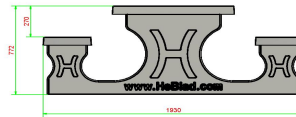

head office address

HeBlad BV

Diamantweg 22
NL - 5527 LC Hapert

Is a base plate needed for the picnic table?

If the picnic table will be placed on a softer surface, such as grass or sand, we recommend placing the picnic table on a sturdy base plate. Because we produce both the picnic sets and the base plates ourselves, we always have the suitable base plate for your picnic set. We can make the entire structure wheelchair accessible, regardless of the surface. Please feel free to contact us to discuss all options.

HeBlad
www.HeBlad.com
PS.ST.RT
± 970 kg

Specifications Picnic table Standard Natural Concrete Wheelchair accessible

Product code	PS.ST.RT	Seat height	50 cm
Colour	Natural concrete	Material seat	Concrete
Dimensions (L x W x H)	210 x 187 x 77 cm	Distance legs	111 cm (Hart op Hart)
Dimensions tabletop (L x W)	210 x 90	Weight	970 kg
Tabletop thickness	7 cm	Number of seats	7