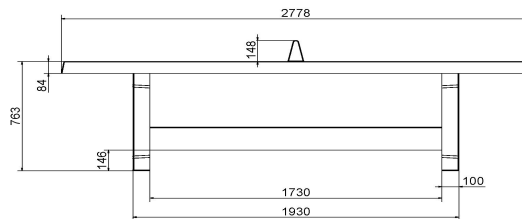

HeBlad
www.HeBlad.com
PP.A
Gewicht ± 1360 KG

Specifications Concrete Ping-pong table anthracite

Product code	PP.A	Height tabletop	76 cm
Colour	Anthracite - RAL 7016	Height of the net	14,75 cm
Dimension playing surface (L x W)	274 x 152 cm	Weight	1360 kg
Dimensions bottom of playing surface	278 x 156 cm	Distance legs	183 cm (center to center)
Tabletop thickness	8,4 cm