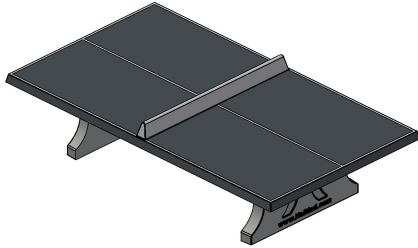

HeBlad
www.HeBlad.com
PP.A
Gewicht ± 1360 KG

Specifications Concrete Ping-pong table anthracite

Product code	PP.A	Height tabletop	76 cm
Colour	Anthracite - RAL 7016	Height of the net	14,75 cm
Dimension playing surface (L x W)	274 x 152 cm	Weight	1360 kg
Dimensions bottom of playing surface	278 x 156 cm	Distance legs	183 cm (center to center)
Tabletop thickness	8,4 cm