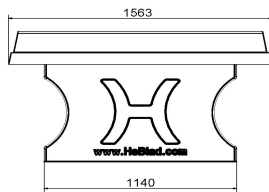

HeBlad
www.HeBlad.com
PP.A
Gewicht ± 1360 KG

Specifications Concrete Ping-pong table anthracite

Product code	PP.A	Height tabletop	76 cm
Colour	Anthracite - RAL 7016	Height of the net	14,75 cm
Dimension playing surface (L x W)	274 x 152 cm	Weight	1360 kg
Dimensions bottom of playing surface	278 x 156 cm	Distance legs	183 cm (center to center)
Tabletop thickness	8,4 cm