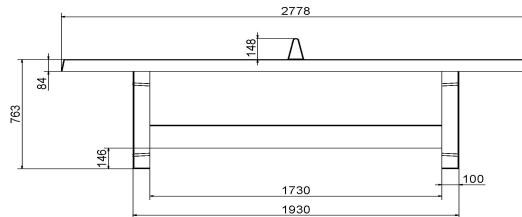

HeBlad
www.HeBlad.com
PP.A
Gewicht ± 1360 KG

Specifications Concrete Ping-pong table anthracite

Product code	PP.A	Height tabletop	76 cm
Colour	Anthracite - RAL 7016	Height of the net	14,75 cm
Dimension playing surface (L x W)	274 x 152 cm	Weight	1360 kg
Dimensions bottom of playing surface	278 x 156 cm	Distance legs	183 cm (center to center)
Tabletop thickness	8,4 cm