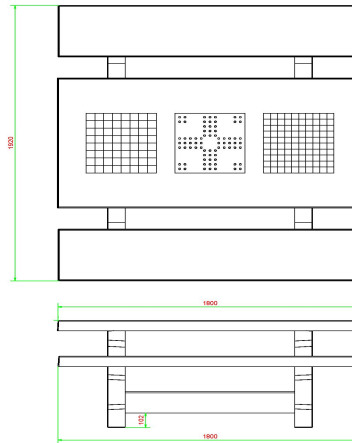

head office address

HeBlad BV

Diamantweg 22
NL - 5527 LC Hapert

HeBlad picnic set. If you would like seating on your property, but are not necessarily looking for a games table, you can also choose from a wide range of our picnic sets and concrete benches. These are all perfect combinations with our concrete ping pong tables!

HeBlad
www.HeBlad.com
PS.STAB.GT.132
± 950 KG.

Specifications Multi Gaming table (1-3-2) Standard Anthracite-Concrete

Product code	PS.STAB.GT.132	Tabletop thickness	7 cm
Colour	Anthracite concrete	Seat height	50 cm
Dimensions (L x W x H)	210 x 193 x 75 cm	Weight	950 kg
Dimensions tabletop (L x W)	210 x 90 cm	Material seat	Concrete
Game dimensions	41,5 x 41,5 cm	Distance legs	111 cm (center to center)