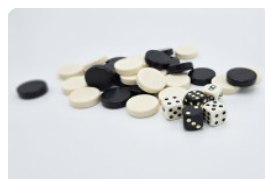

GT.BG.Pieces