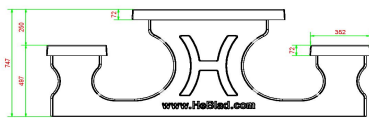

head office address

HeBlad BV

Diamantweg 22
NL - 5527 LC Hapert

HeBlad picnic set. If you would like seating on your property, but are not necessarily looking for a games table, you can also choose from a wide range of our picnic sets and concrete benches. These are all perfect combinations with our concrete ping pong tables!

HeBlad
www.HeBlad.com
PS.STAB.GT.132
± 950 KG.

Specifications Multi Gaming table (1-3-2) Standard Anthracite-Concrete

Product code	PS.STAB.GT.132	Tabletop thickness	7 cm
Colour	Anthracite concrete	Seat height	50 cm
Dimensions (L x W x H)	210 x 193 x 75 cm	Weight	950 kg
Dimensions tabletop (L x W)	210 x 90 cm	Material seat	Concrete
Game dimensions	41,5 x 41,5 cm	Distance legs	111 cm (center to center)