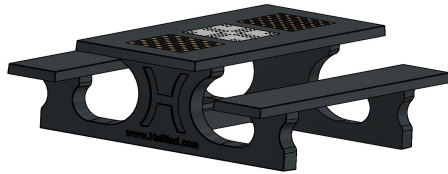

HeBlad
www.HeBlad.com
PS.STAB.GT.132
± 950 KG.

Specifications Multi Gaming table (1-3-2) Standard Anthracite-Concrete

Product code	PS.STAB.GT.132	Tabletop thickness	7 cm
Colour	Anthracite concrete	Seat height	50 cm
Dimensions (L x W x H)	210 x 193 x 75 cm	Weight	950 kg
Dimensions tabletop (L x W)	210 x 90 cm	Material seat	Concrete
Game dimensions	41,5 x 41,5 cm	Distance legs	111 cm (center to center)