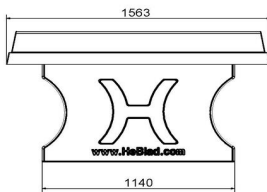

head office address

HeBlad BV

Diamantweg 22
NL - 5527 LC Hapert

What colours is the concrete table tennis table available in?

Did you know that the concrete table tennis table is also available in various other colours? Which colour best suits your environment? Are you going for blue, green, anthracite concrete or anthracite? A version for every taste, meanwhile maintaining fun and of course our high quality.

Our products are delivered from our factory in the Netherlands.

HeBlad
www.HeBlad.com
PP.NT
Gewicht ± 1360 KG

Specifications Ping-pong table in natural concrete

Product code	PP.NT	Height tabletop	76 cm
Colour	Natural concrete	Height of the net	14,75 cm
Dimension playing surface (L x W)	274 x 152 cm	Weight	1360 kg
Dimensions bottom of playing surface	278 x 156 cm	Distance legs	183 cm (center to center)
Tabletop thickness	8,4 cm		