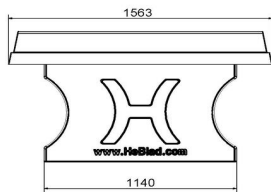

HeBlad
www.HeBlad.com
PP.NT
Gewicht ± 1360 KG

Specifications Ping-pong table in natural concrete

Product code	PP.NT	Height tabletop	76 cm
Colour	Natural concrete	Height of the net	14,75 cm
Dimension playing surface (L x W)	274 x 152 cm	Weight	1360 kg
Dimensions bottom of playing surface	278 x 156 cm	Distance legs	183 cm (center to center)
Tabletop thickness	8,4 cm