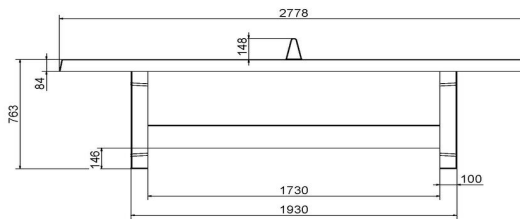

HeBlad
www.HeBlad.com
PP.NT
Gewicht ± 1360 KG

Specifications Ping-pong table in natural concrete

Product code	PP.NT	Height tabletop	76 cm
Colour	Natural concrete	Height of the net	14,75 cm
Dimension playing surface (L x W)	274 x 152 cm	Weight	1360 kg
Dimensions bottom of playing surface	278 x 156 cm	Distance legs	183 cm (center to center)
Tabletop thickness	8,4 cm