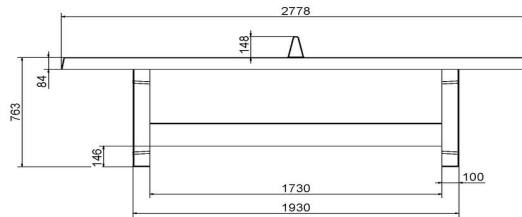

Our products are delivered from our factory in the Netherlands.

HeBlad
www.HeBlad.com
PP.NT
Gewicht ± 1360 KG

Specifications Ping-pong table in natural concrete

Product code	PP.NT	Height tabletop	76 cm
Colour	Natural concrete	Height of the net	14,75 cm
Dimension playing surface (L x W)	274 x 152 cm	Weight	1360 kg
Dimensions bottom of playing surface	278 x 156 cm	Distance legs	183 cm (center to center)
Tabletop thickness	8,4 cm		