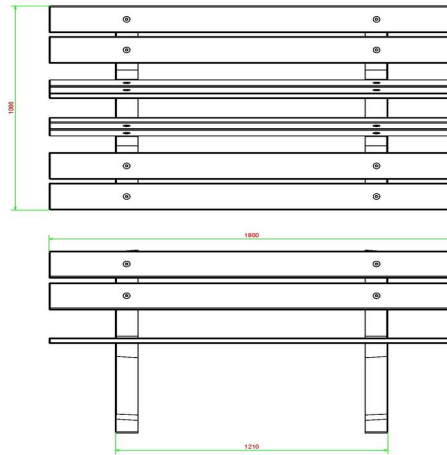

HeBlad
www.HeBlad.com
BB.PB.DUO
±350 KG

Specifications Parkbench Duo Concrete

Product code	BB.PB.DUO	Material seat	Bamboo
Colour	Natural concrete	Seating corner	103 degrees
Dimensions (L x W x H)	180 x 106 x 94 cm	Number of seats	8
Seat height	50 cm	Weight	350 kg
Dimensions seat	180 x 30 cm	Distance legs	111 cm (center to center)

Related products

Our products are delivered from our factory in the Netherlands.