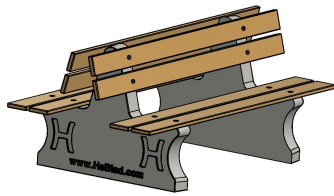

HeBlad
www.HeBlad.com
BB.PB.DUO
±350 KG

Specifications Parkbench Duo Concrete

Product code	BB.PB.DUO	Material seat	Bamboo
Colour	Natural concrete	Seating corner	103 degrees
Dimensions (L x W x H)	180 x 106 x 94 cm	Number of seats	8
Seat height	50 cm	Weight	350 kg
Dimensions seat	180 x 30 cm	Distance legs	111 cm (center to center)