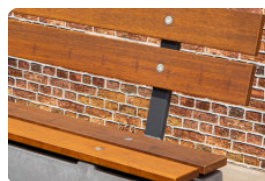

PS.Plank

Our products are delivered from our factory in the Netherlands.