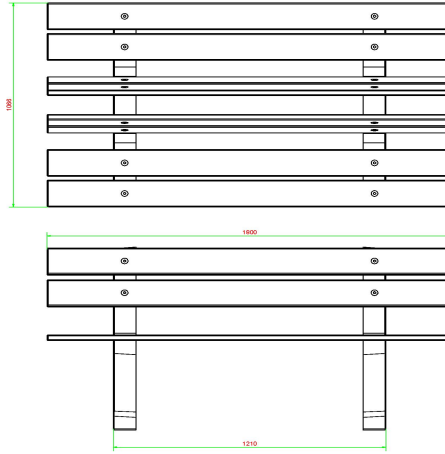

Table tennis tables go perfectly with a concrete park bench with a duo seat

The concrete table tennis tables from HeBlad are solid and cannot be broken. By placing the park bench near the ping pong table, you'll always have room for the audience during the ping pong game. Both products are made of hard concrete and will last for many many years. Because the table tennis tables are available in many different colours and shapes, there is always a table to suit your taste and can be perfectly combined with the park bench.

Concrete park bench with duo seat and game tables

1 June 2026 - Prices subject to change

Our products are delivered from our factory in the Netherlands.

With a wide range of game tables, we always have a game table that fits very well with the park bench. Do you like natural? Then the natural concrete chess bench is a nice addition to the concrete park bench with duo seat in natural concrete. The chess table in natural concrete also has the same natural concrete appearance.

Our products are delivered from our factory in the Netherlands.

HeBlad
www.HeBlad.com
BB.PB.DUO
±350 KG

Specifications Parkbench Duo Concrete

Product code	BB.PB.DUO	Material seat	Bamboo
Colour	Natural concrete	Seating corner	103 degrees
Dimensions (L x W x H)	180 x 106 x 94 cm	Number of seats	8
Seat height	50 cm	Weight	350 kg
Dimensions seat	180 x 30 cm	Distance legs	111 cm (center to center)