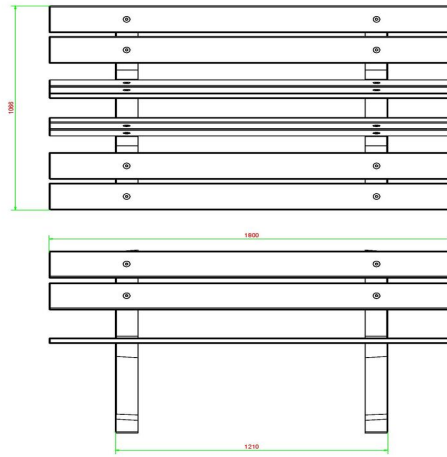

HeBlad
www.HeBlad.com
BB.PB.DUO
±350 KG

Specifications Parkbench Duo Concrete

Product code	BB.PB.DUO	Material seat	Bamboo
Colour	Natural concrete	Seating corner	103 degrees
Dimensions (L x W x H)	180 x 106 x 94 cm	Number of seats	8
Seat height	50 cm	Weight	350 kg
Dimensions seat	180 x 30 cm	Distance legs	111 cm (center to center)

Related products

Our products are delivered from our factory in the Netherlands.