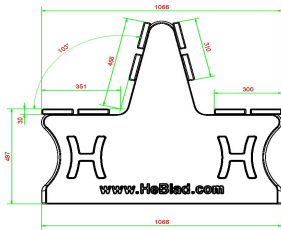

Table tennis tables go perfectly with a concrete park bench with a duo seat

The concrete table tennis tables from HeBlad are solid and cannot be broken. By placing the park bench near the ping pong table, you'll always have room for the audience during the ping pong game. Both products are made of hard concrete and will last for many many years. Because the table tennis tables are available in many different colours and shapes, there is always a table to suit your taste and can be perfectly combined with the park bench.

Concrete park bench with duo seat and game tables

1 June 2026 - Prices subject to change

Our products are delivered from our factory in the Netherlands.

With a wide range of game tables, we always have a game table that fits very well with the park bench. Do you like natural? Then the natural concrete chess bench is a nice addition to the concrete park bench with duo seat in natural concrete. The chess table in natural concrete also has the same natural concrete appearance.

Our products are delivered from our factory in the Netherlands.

HeBlad
www.HeBlad.com
BB.PB.DUO
±350 KG

Specifications Parkbench Duo Concrete

Product code	BB.PB.DUO	Material seat	Bamboo
Colour	Natural concrete	Seating corner	103 degrees
Dimensions (L x W x H)	180 x 106 x 94 cm	Number of seats	8
Seat height	50 cm	Weight	350 kg
Dimensions seat	180 x 30 cm	Distance legs	111 cm (center to center)