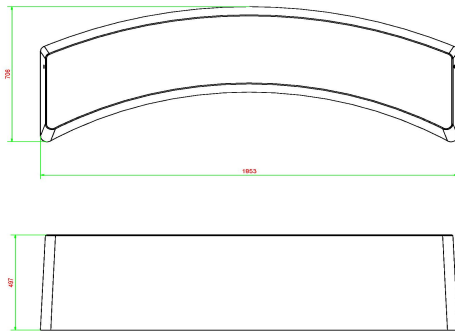

head office address

HeBlad BV

Diamantweg 22
NL - 5527 LC Hapert

The high-quality natural concrete from which the concrete bench is made offers resistance to all weather influences and is easy to maintain. The concrete bench has been specifically developed to provide seating comfort to users in the outdoors. With an ideal seat height and depth, four adults can easily sit on the standard oval concrete bench.

Our products are delivered from our factory in the Netherlands.

HeBlad
www.HeBlad.com
BB.ST.OV
gewicht ± 900 KG.

Specifications Bench natural concrete oval

Product code	BB.ST.OV	Material seat	Concrete
Colour	Natural concrete	Number of seats	4
Dimensions (L x W x H)	185 x 70 x 50 cm	Weight	900 kg
Seat height	50 cm		