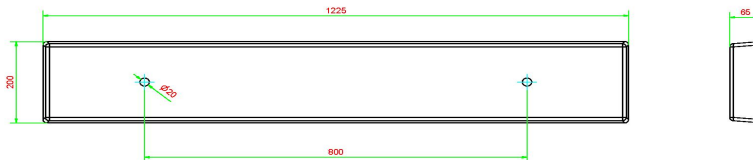

HeBlad
www.HeBlad.com
OV.PP.SET
Gewicht ± 38 KG.
(geleverd per twee)

Specifications A set of support blocks for different tables

Product code	OV.PP.SET
Weight	38 kg

Related products

Our products are delivered from our factory in the Netherlands.