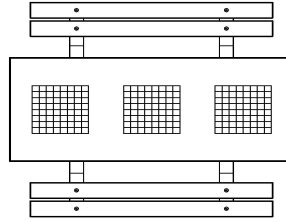

Order chess table with chess set easily online

When you purchase game tables, you will receive one set of chess pieces per chess board. This allows you to start enjoying your gaming tables straight away. Are you interested in the HeBlad gaming tables? Then order your gaming table easily, quickly and safely on our website. The offer is varied. You will immediately see the price of your order.

Our products are delivered from our factory in the Netherlands.

HeBlad
www.HeBlad.com
PS.DL.GT.111
± 780 KG.

Specifications Multi Gaming table (1-1-1) DeLuxe

Product code	PS.DL.GT.111	Height tabletop	75 cm
Colour	Natural concrete	Seat height	50 cm
Dimensions (L x W x H)	210 x 193 x 75 cm	Material seat	Bamboo
Dimensions tabletop (L x W)	210 x 90 cm	Distance legs	111 cm (center to center)
Game dimentions	41,5 x 41,5 cm	Weight	780 kg
Tabletop thickness	7 cm		