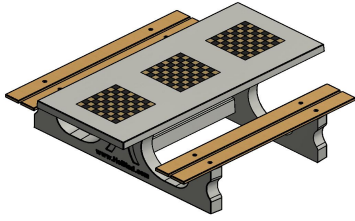

Order chess table with chess set easily online

When you purchase game tables, you will receive one set of chess pieces per chess board. This allows you to start enjoying your gaming tables straight away. Are you interested in the HeBlad gaming tables? Then order your gaming table easily, quickly and safely on our website. The offer is varied. You will immediately see the price of your order.

Our products are delivered from our factory in the Netherlands.

HeBlad
www.HeBlad.com
PS.DL.GT.111
± 780 KG.

Specifications Multi Gaming table (1-1-1) DeLuxe

Product code	PS.DL.GT.111	Height tabletop	75 cm
Colour	Natural concrete	Seat height	50 cm
Dimensions (L x W x H)	210 x 193 x 75 cm	Material seat	Bamboo
Dimensions tabletop (L x W)	210 x 90 cm	Distance legs	111 cm (center to center)
Game dimentions	41,5 x 41,5 cm	Weight	780 kg
Tabletop thickness	7 cm		