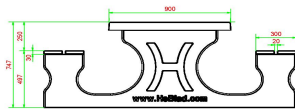

Order chess table with chess set easily online

When you purchase game tables, you will receive one set of chess pieces per chess board. This allows you to start enjoying your gaming tables straight away. Are you interested in the HeBlad gaming tables? Then order your gaming table easily, quickly and safely on our website. The offer is varied. You will immediately see the price of your order.

Our products are delivered from our factory in the Netherlands.

HeBlad
www.HeBlad.com
PS.DL.GT.111
± 780 KG.

Specifications Multi Gaming table (1-1-1) DeLuxe

Product code	PS.DL.GT.111	Height tabletop	75 cm
Colour	Natural concrete	Seat height	50 cm
Dimensions (L x W x H)	210 x 193 x 75 cm	Material seat	Bamboo
Dimensions tabletop (L x W)	210 x 90 cm	Distance legs	111 cm (center to center)
Game dimentions	41,5 x 41,5 cm	Weight	780 kg
Tabletop thickness	7 cm		