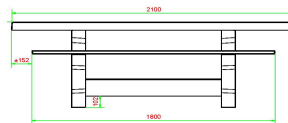

Order chess table with chess set easily online

When you purchase game tables, you will receive one set of chess pieces per chess board. This allows you to start enjoying your gaming tables straight away. Are you interested in the HeBlad gaming tables? Then order your gaming table easily, quickly and safely on our website. The offer is varied. You will immediately see the price of your order.

Our products are delivered from our factory in the Netherlands.

HeBlad
www.HeBlad.com
PS.DL.GT.111
± 780 KG.

Specifications Multi Gaming table (1-1-1) DeLuxe

Product code	PS.DL.GT.111	Height tabletop	75 cm
Colour	Natural concrete	Seat height	50 cm
Dimensions (L x W x H)	210 x 193 x 75 cm	Material seat	Bamboo
Dimensions tabletop (L x W)	210 x 90 cm	Distance legs	111 cm (center to center)
Game dimentions	41,5 x 41,5 cm	Weight	780 kg
Tabletop thickness	7 cm		