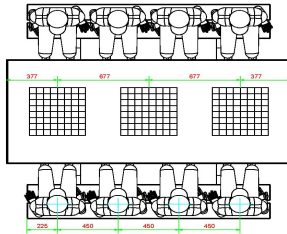

Our products are delivered from our factory in the Netherlands.

HeBlad
www.HeBlad.com
PS.DL.GT.111
± 780 KG.

Specifications Multi Gaming table (1-1-1) DeLuxe

Product code	PS.DL.GT.111	Height tabletop	75 cm
Colour	Natural concrete	Seat height	50 cm
Dimensions (L x W x H)	210 x 193 x 75 cm	Material seat	Bamboo
Dimensions tabletop (L x W)	210 x 90 cm	Distance legs	111 cm (center to center)
Game dimentions	41,5 x 41,5 cm	Weight	780 kg
Tabletop thickness	7 cm		