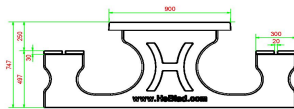

HeBlad
www.HeBlad.com
PS.DL.GT.132
± 780 KG.

Specifications Multi Gaming table (1-3-2) DeLuxe

Product code	PS.DL.GT.132	Height tabletop	75 cm
Colour	Natural concrete	Seat height	50 cm
Dimensions (L x W x H)	210 x 193 x 75 cm	Material seat	Bamboo
Dimensions tabletop (L x W)	210 x 90 cm	Distance legs	111 cm (center to center)
Game dimentions	41,5 x 41,5 cm	Weight	780 kg
Tabletop thickness	7 cm