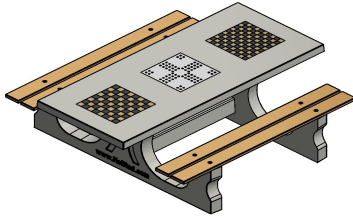

HeBlad
www.HeBlad.com
PS.DL.GT.132
± 780 KG.

Specifications Multi Gaming table (1-3-2) DeLuxe

Product code	PS.DL.GT.132	Height tabletop	75 cm
Colour	Natural concrete	Seat height	50 cm
Dimensions (L x W x H)	210 x 193 x 75 cm	Material seat	Bamboo
Dimensions tabletop (L x W)	210 x 90 cm	Distance legs	111 cm (center to center)
Game dimentions	41,5 x 41,5 cm	Weight	780 kg
Tabletop thickness	7 cm