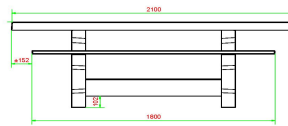

HeBlad
www.HeBlad.com
PS.DL.GT.132
± 780 KG.

Specifications Multi Gaming table (1-3-2) DeLuxe

Product code	PS.DL.GT.132	Height tabletop	75 cm
Colour	Natural concrete	Seat height	50 cm
Dimensions (L x W x H)	210 x 193 x 75 cm	Material seat	Bamboo
Dimensions tabletop (L x W)	210 x 90 cm	Distance legs	111 cm (center to center)
Game dimentions	41,5 x 41,5 cm	Weight	780 kg
Tabletop thickness	7 cm