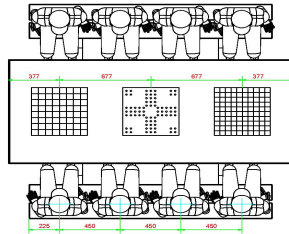

HeBlad
www.HeBlad.com
PS.DL.GT.132
± 780 KG.

Specifications Multi Gaming table (1-3-2) DeLuxe

Product code	PS.DL.GT.132	Height tabletop	75 cm
Colour	Natural concrete	Seat height	50 cm
Dimensions (L x W x H)	210 x 193 x 75 cm	Material seat	Bamboo
Dimensions tabletop (L x W)	210 x 90 cm	Distance legs	111 cm (center to center)
Game dimentions	41,5 x 41,5 cm	Weight	780 kg
Tabletop thickness	7 cm