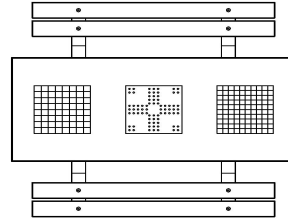

HeBlad
www.HeBlad.com
PS.DL.GT.132
± 780 KG.

Specifications Multi Gaming table (1-3-2) DeLuxe

Product code	PS.DL.GT.132	Height tabletop	75 cm
Colour	Natural concrete	Seat height	50 cm
Dimensions (L x W x H)	210 x 193 x 75 cm	Material seat	Bamboo
Dimensions tabletop (L x W)	210 x 90 cm	Distance legs	111 cm (center to center)
Game dimentions	41,5 x 41,5 cm	Weight	780 kg
Tabletop thickness	7 cm