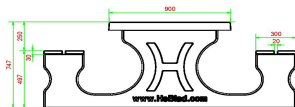

HeBlad
www.HeBlad.com
PS_DLAB_GT.132
± 780 KG.

Specifications Multi Gaming table (1-3-2) DeLuxe Anthracite-Concrete

Product code	PS.DLAB.GT.132	Height tabletop	75 cm
Colour	Anthracite concrete	Seat height	50 cm
Dimensions (L x W x H)	210 x 193 x 75 cm	Material seat	Bamboo
Dimensions tabletop (L x W)	210 x 90 cm	Distance legs	111 cm (center to center)
Game dimensions	41,5 x 41,5 cm	Weight	780 kg