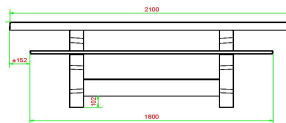

HeBlad
www.HeBlad.com
PS_DLAB_GT.132
± 780 KG.

Specifications Multi Gaming table (1-3-2) DeLuxe Anthracite-Concrete

Product code	PS.DLAB.GT.132	Height tabletop	75 cm
Colour	Anthracite concrete	Seat height	50 cm
Dimensions (L x W x H)	210 x 193 x 75 cm	Material seat	Bamboo
Dimensions tabletop (L x W)	210 x 90 cm	Distance legs	111 cm (center to center)
Game dimensions	41,5 x 41,5 cm	Weight	780 kg