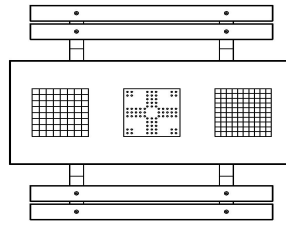

HeBlad
www.HeBlad.com
PS_DLAB_GT.132
± 780 KG.

Specifications Multi Gaming table (1-3-2) DeLuxe Anthracite-Concrete

Product code	PS.DLAB.GT.132	Height tabletop	75 cm
Colour	Anthracite concrete	Seat height	50 cm
Dimensions (L x W x H)	210 x 193 x 75 cm	Material seat	Bamboo
Dimensions tabletop (L x W)	210 x 90 cm	Distance legs	111 cm (center to center)
Game dimensions	41,5 x 41,5 cm	Weight	780 kg