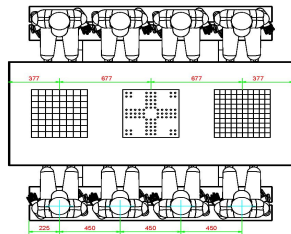

HeBlad
www.HeBlad.com
PS_DLAB_GT.132
± 780 KG.

Specifications Multi Gaming table (1-3-2) DeLuxe Anthracite-Concrete

Product code	PS.DLAB.GT.132	Height tabletop	75 cm
Colour	Anthracite concrete	Seat height	50 cm
Dimensions (L x W x H)	210 x 193 x 75 cm	Material seat	Bamboo
Dimensions tabletop (L x W)	210 x 90 cm	Distance legs	111 cm (center to center)
Game dimensions	41,5 x 41,5 cm	Weight	780 kg