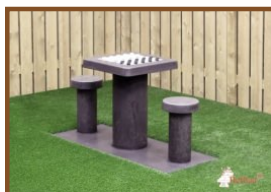

Specifications Ludo Game Table Anthracite-Concrete (4P)

Product code	GT.LD.AB4	Seat height	50 cm
Colour	Anthracite concrete	Dimensions tabletop (L x W)	60 x 60 cm
Dimensions (L X W)	149 x 149 cm	Tabletop thickness	7,2 cm
Height tabletop	75 cm	Weight	900 kg

Related products

GT.CK.AB2

Our products are delivered from our factory in the Netherlands.