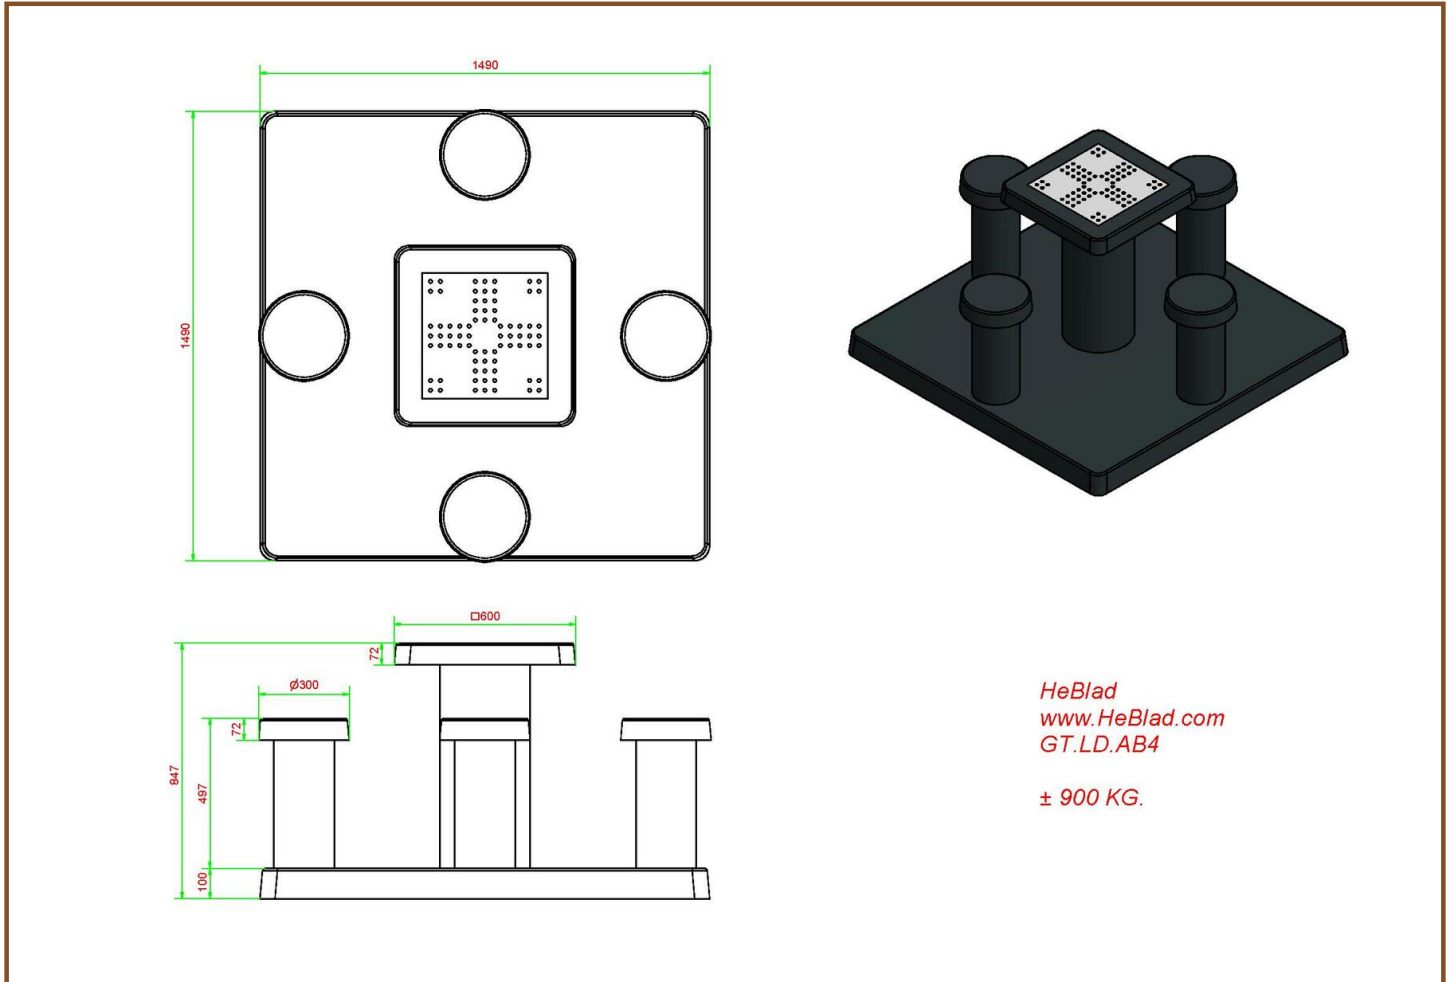

Ludo Game Table Anthracite-Concrete (4P)

Product code: GT.LD.AB4

£ 3,075.00 excl. VAT

(£ 3,690.00 incl. VAT)

This is an ideal Game Table for a primary school or a playground. The design makes it an eye catcher. This Ludo Game Table is molded in one piece of concrete, no loose parts, so it is safe. The game surfaces are of natural stone, processed by us in concrete. A game can be played on it, but it is also suitable as a table for a bite to eat. Because the underplate is placed at the same level as the existing pavement, it is also easy to keep the area neat around the Game Table. This Game Table is available in various versions, see also Chess Table, Checkers Table or just a table to play on. You can choose the Anthracite-Concrete or Natural Concrete version.

* When ordering this Game Table you will get 2 sets of pawns and a dice free of charge.

Our products are delivered from our factory in the Netherlands. 6 April 2021 - Prices subject to change

Specifications Ludo Game Table Anthracite-Concrete (4P)

Product code	GT.LD.AB4	Seat height	50 cm
Colour	Anthracite concrete	Dimensions tabletop (L x W)	60 x 60 cm
Dimensions (L X W)	149 x 149 cm	Tabletop thickness	7,2 cm
Height tabletop	75 cm	Weight	900 kg