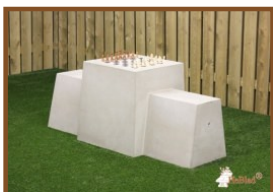

Related products

BB.CH