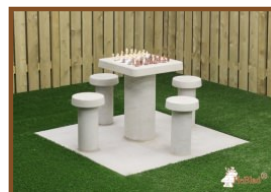

Specifications Ludo Game Table Anthracite-Concrete (4P)

Product code	GT.LD.AB4	Seat height	50 cm
Colour	Anthracite concrete	Dimensions tabletop (L x W)	60 x 60 cm
Dimensions (L X W)	149 x 149 cm	Tabletop thickness	7,2 cm
Height tabletop	75 cm	Weight	900 kg

Related products

GT.CH.4

Our products are delivered from our factory in the Netherlands.