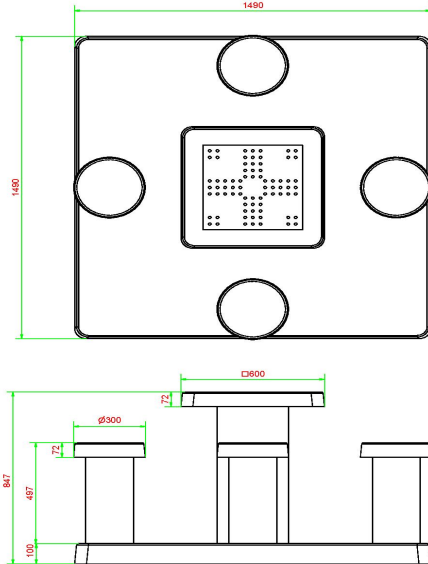

HeBlad
www.HeBlad.com
GT.LD.4

± 900 KG.

Specifications Ludo Game Table Naturel Concrete (4P)

Product code	GT.LD.4	Tabletop thickness	7 cm
Colour	Natural concrete	Height tabletop	75 cm
Dimensions (L x W x H)	149 x 149 x 85 cm	Seat height	50 cm
Dimensions tabletop (L x W)	60 x 60 cm	Dimensions base plate (L x W x H)	149 x 149 x 10 cm
Game dimitions	41,5 x 41,5 cm	Weight	900 kg

Related products

Our products are delivered from our factory in the Netherlands.