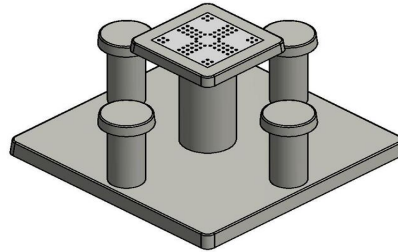

HeBlad
www.HeBlad.com
GT.LD.4

± 900 KG.

Specifications Ludo Game Table Naturel Concrete (4P)

Product code	GT.LD.4	Height tabletop	75 cm
Colour	Natural concrete	Seat height	50 cm
Dimensions (L x W x H)	149 x 149 x 85 cm	Dimensions base plate (L x W x H)	149 x 149 x 10 cm
Dimensions tabletop (L x W)	60 x 60 cm	Weight	900 kg
Tabletop thickness	7 cm