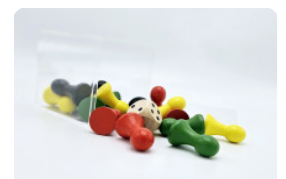

GT.LD.Pieces

Our products are delivered from our factory in the Netherlands.