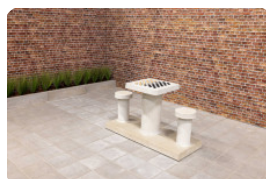

HeBlad
www.HeBlad.com
GT.LD.4

± 900 KG.

Specifications Ludo Game Table Naturel Concrete (4P)

Product code	GT.LD.4	Height tabletop	75 cm
Colour	Natural concrete	Seat height	50 cm
Dimensions (L x W x H)	149 x 149 x 85 cm	Dimensions base plate (L x W x H)	149 x 149 x 10 cm
Dimensions tabletop (L x W)	60 x 60 cm	Weight	900 kg
Tabletop thickness	7 cm		

Related products

GT.CK.2

Our products are delivered from our factory in the Netherlands.