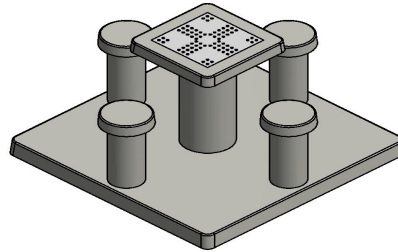

HeBlad
www.HeBlad.com
GT.LD.4

± 900 KG.

Specifications Ludo Game Table Naturel Concrete (4P)

Product code	GT.LD.4	Tabletop thickness	7 cm
Colour	Natural concrete	Height tabletop	75 cm
Dimensions (L x W x H)	149 x 149 x 85 cm	Seat height	50 cm
Dimensions tabletop (L x W)	60 x 60 cm	Dimensions base plate (L x W x H)	149 x 149 x 10 cm
Game dimitions	41,5 x 41,5 cm	Weight	900 kg