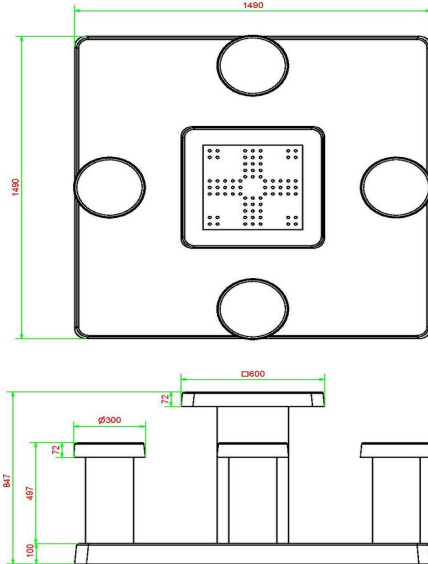

HeBlad
www.HeBlad.com
GT.LD.4

± 900 KG.

Specifications Ludo Game Table Naturel Concrete (4P)

Product code	GT.LD.4	Height tabletop	75 cm
Colour	Natural concrete	Seat height	50 cm
Dimensions (L x W x H)	149 x 149 x 85 cm	Dimensions base plate (L x W x H)	149 x 149 x 10 cm
Dimensions tabletop (L x W)	60 x 60 cm	Weight	900 kg
Tabletop thickness	7 cm		

Related products

Our products are delivered from our factory in the Netherlands.