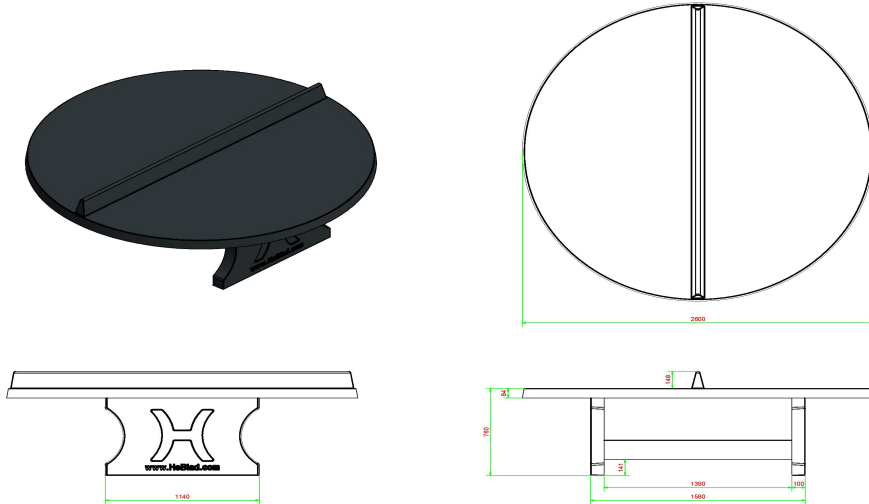

HeBlad
www.HeBlad.com
PP.R.AB
Gewicht ± 1570 KG

Specifications Round Ping-Pong table Anthracite-Concrete

Product code	PP.R.AB	Height tabletop	76 cm
Colour	Anthracite concrete	Height of the net	14,75 cm
Dimension playing surface (L x W)	∅ 260 cm	Weight	1570 kg
Dimensions bottom of playing surface	∅ 264 cm	Distance legs	149 cm (center to center)
Tabletop thickness	8,4 cm		

Related products

Our products are delivered from our factory in the Netherlands.