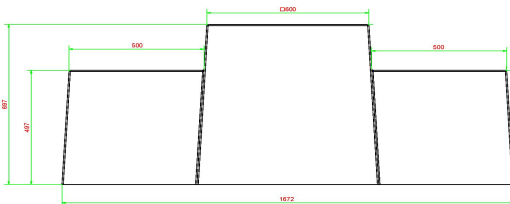

HeBlad
www.HeBlad.com
BB.CH.AB
Gewicht ± 1140 KG.

Specifications Chess Bench, Anthracite-Concrete

Product code	BB.CH.AB	Seat height	50 cm
Colour	Anthracite concrete	Height tabletop	70 cm
Dimensions (L x W x H)	167 x 67 x 70 cm	Weight	1140 kg
Game dimentions	41,5 x 41,5 cm	Number of seats	2