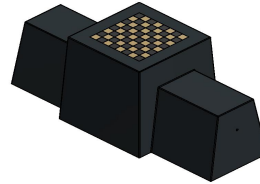

HeBlad
www.HeBlad.com
BB.CH.AB
Gewicht ± 1140 KG.

Specifications Chess Bench, Anthracite-Concrete

Product code	BB.CH.AB	Seat height	50 cm
Colour	Anthracite concrete	Height tabletop	70 cm
Dimensions (L x W x H)	167 x 67 x 70 cm	Weight	1140 kg
Game dimentions	41,5 x 41,5 cm	Number of seats	2