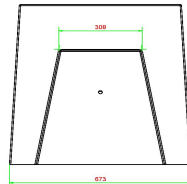

head office address

HeBlad BV

Diamantweg 22
NL - 5527 LC Hapert

rounded corners or even a beautiful round table in any of these colours.

A picnic set next to a concrete chess bench

Expand the anthracite concrete chess bench with one or more picnic sets to provide more seating space for visitors or passers-by. Combine with the same colour or let the diversity of colours dominate.

Contact us! We are happy to help you choose.

**When ordering one chess bench, you will receive 1 set of chess pieces.

Our products are delivered from our factory in the Netherlands.

HeBlad
www.HeBlad.com
BB.CH.AB
Gewicht ± 1140 KG.

Specifications Chess Bench, Anthracite-Concrete

Product code	BB.CH.AB	Seat height	50 cm
Colour	Anthracite concrete	Height tabletop	70 cm
Dimensions (L x W x H)	167 x 67 x 70 cm	Weight	1140 kg
Game dimentions	41,5 x 41,5 cm	Number of seats	2