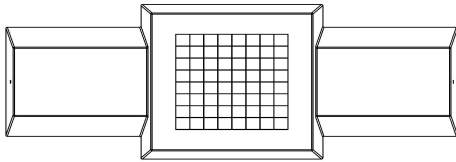

head office address

HeBlad BV

Diamantweg 22
NL - 5527 LC Hapert

rounded corners or even a beautiful round table in any of these colours.

A picnic set next to a concrete chess bench

Expand the anthracite concrete chess bench with one or more picnic sets to provide more seating space for visitors or passers-by. Combine with the same colour or let the diversity of colours dominate.

Contact us! We are happy to help you choose.

**When ordering one chess bench, you will receive 1 set of chess pieces.

Our products are delivered from our factory in the Netherlands.

HeBlad
www.HeBlad.com
BB.CH.AB
Gewicht ± 1140 KG.

Specifications Chess Bench, Anthracite-Concrete

Product code	BB.CH.AB	Seat height	50 cm
Colour	Anthracite concrete	Height tabletop	70 cm
Dimensions (L x W x H)	167 x 67 x 70 cm	Weight	1140 kg
Game dimentions	41,5 x 41,5 cm	Number of seats	2