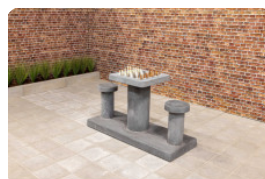

HeBlad
www.HeBlad.com
BB.CH.AB
Gewicht ± 1140 KG.

Specifications Chess Bench, Anthracite-Concrete

Product code	BB.CH.AB	Seat height	50 cm
Colour	Anthracite concrete	Height tabletop	70 cm
Dimensions (L x W x H)	167 x 67 x 70 cm	Weight	1140 kg
Game dimentions	41,5 x 41,5 cm	Number of seats	2

Related products

GT.CH.AB2

Our products are delivered from our factory in the Netherlands.