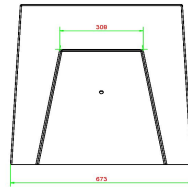

head office address

HeBlad BV

Diamantweg 22
NL - 5527 LC Hapert

checkers tables and benches, ludo tables or multi-game tables in different colours.

Accessories and loose parts for the concrete chess bench

HeBlad
www.HeBlad.com
BB.CH
Gewicht ± 1140 KG.

Specifications Chess Bench, Natural Concrete

Product code	BB.CH	Seat height	50 cm
Colour	Natural concrete	Height tabletop	70 cm
Dimensions (L x W x H)	167 x 67 x 70 cm	Weight	1140 kg
Game dimentions	41,5 x 41,5 cm	Number of seats	2