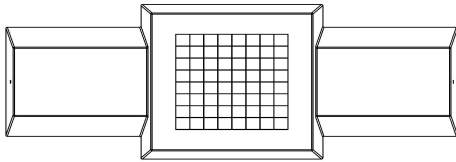

Want to rest or play a game on the chess bench?

The chess bench in natural concrete has a seat height of 50 cm and the table top is made at a height of 70 cm. The upper part is equipped with a chess surface and the table is supplied with one set of chess pieces as standard. The ideal setting to think about a game of chess against your challenger in the fresh air, to have a nice chat or to take a moment of rest during a walk. Place the concrete chess bench as an eye-catcher and it will bring people together. Sometimes for a chat, sometimes for a game, but it's always fun and free of charge.

head office address

HeBlad BV

Diamantweg 22
NL - 5527 LC Hapert

checkers tables and benches, ludo tables or multi-game tables in different colours.

Accessories and loose parts for the concrete chess bench

HeBlad
www.HeBlad.com
BB.CH
Gewicht ± 1140 KG.

Specifications Chess Bench, Natural Concrete

Product code	BB.CH	Seat height	50 cm
Colour	Natural concrete	Height tabletop	70 cm
Dimensions (L x W x H)	167 x 67 x 70 cm	Weight	1140 kg
Game dimentions	41,5 x 41,5 cm	Number of seats	2