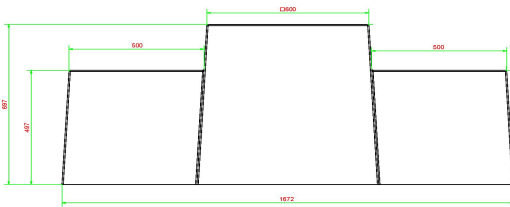

head office address

HeBlad BV

Diamantweg 22
NL - 5527 LC Hapert

checkers tables and benches, ludo tables or multi-game tables in different colours.

Accessories and loose parts for the concrete chess bench

HeBlad
www.HeBlad.com
BB.CH
Gewicht ± 1140 KG.

Specifications Chess Bench, Natural Concrete

Product code	BB.CH	Seat height	50 cm
Colour	Natural concrete	Height tabletop	70 cm
Dimensions (L x W x H)	167 x 67 x 70 cm	Weight	1140 kg
Game dimentions	41,5 x 41,5 cm	Number of seats	2