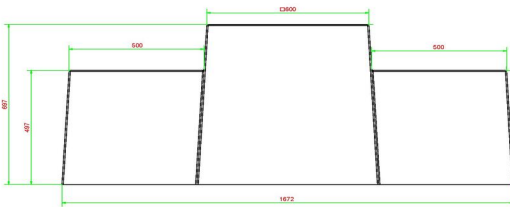

head office address

HeBlad BV

Diamantweg 22
NL - 5527 LC Hapert

checkers tables and benches, ludo tables or multi-game tables in different colours.

Accessories and loose parts for the concrete chess bench

HeBlad
www.HeBlad.com
BB.CH
Gewicht ± 1140 KG.

Specifications Chess Bench, Natural Concrete

Product code	BB.CH	Height tabletop	70 cm
Colour	Natural concrete	Weight	1140 kg
Dimensions (L x W x H)	167 x 67 x 70 cm	Number of seats	2
Seat height	50 cm		