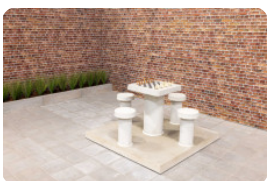

Related products

GT.CH.4