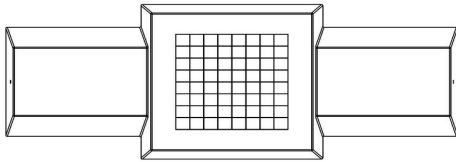

HeBlad
www.HeBlad.com
BB.CH
Gewicht ± 1140 KG.

Specifications Chess Bench, Natural Concrete

Product code	BB.CH	Height tabletop	70 cm
Colour	Natural concrete	Weight	1140 kg
Dimensions (L x W x H)	167 x 67 x 70 cm	Number of seats	2
Seat height	50 cm