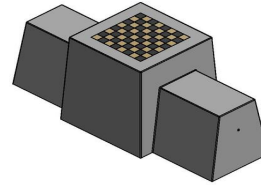

HeBlad
www.HeBlad.com
BB.CH
Gewicht ± 1140 KG.

Specifications Chess Bench, Natural Concrete

Product code	BB.CH	Height tabletop	70 cm
Colour	Natural concrete	Weight	1140 kg
Dimensions (L x W x H)	167 x 67 x 70 cm	Number of seats	2
Seat height	50 cm