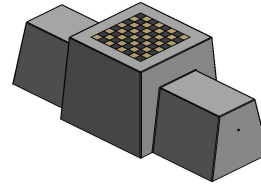

HeBlad
www.HeBlad.com
BB.CH
Gewicht ± 1140 KG.

Specifications Chess Bench, Natural Concrete

Product code	BB.CH	Seat height	50 cm
Colour	Natural concrete	Height tabletop	70 cm
Dimensions (L x W x H)	167 x 67 x 70 cm	Weight	1140 kg
Game dimentions	41,5 x 41,5 cm	Number of seats	2