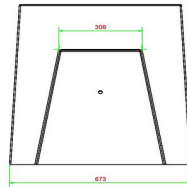

head office address

HeBlad BV

Diamantweg 22
NL - 5527 LC Hapert

checkers tables and benches, ludo tables or multi-game tables in different colours.

Accessories and loose parts for the concrete chess bench

HeBlad
www.HeBlad.com
BB.CH
Gewicht ± 1140 KG.

Specifications Chess Bench, Natural Concrete

Product code	BB.CH	Height tabletop	70 cm
Colour	Natural concrete	Weight	1140 kg
Dimensions (L x W x H)	167 x 67 x 70 cm	Number of seats	2
Seat height	50 cm		