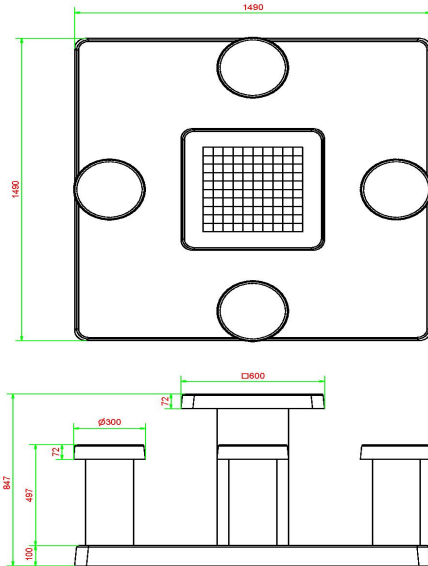

HeBlad
www.HeBlad.com
GT.CK.4

± 900 KG.

Specifications Checkers/Drafts Table Natural Concrete (4P)

Product code	GT.CK.4	Tabletop thickness	7 cm
Colour	Natural concrete	Height tabletop	75 cm
Dimensions (L x W x H)	149 x 149 x 85 cm	Seat height	50 cm
Dimensions tabletop (L x W)	60 x 60 cm	Dimensions base plate (L x W x H)	149 x 149 x 100 cm
Game dimensions	41,5 x 41,5 cm	Weight	900 kg

Related products

Our products are delivered from our factory in the Netherlands.