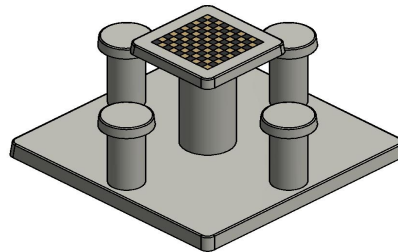

HeBlad
www.HeBlad.com
GT.CK.4

± 900 KG.

Specifications Checkers/Drafts Table Natural Concrete (4P)

Product code	GT.CK.4	Tabletop thickness	7 cm
Colour	Natural concrete	Height tabletop	75 cm
Dimensions (L x W x H)	149 x 149 x 85 cm	Seat height	50 cm
Dimensions tabletop (L x W)	60 x 60 cm	Dimensions base plate (L x W x H)	149 x 149 x 100 cm
Game dimensions	41,5 x 41,5 cm	Weight	900 kg